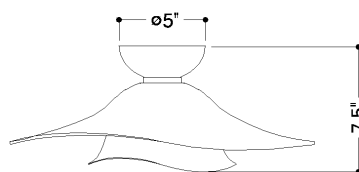

FINISHES

AGED BRASS

DIMENSIONS / SPECS

Height: 7.25"
Width/Diameter: 18"
Canopy/Backplate: 5"
Product Weight: 5.7lb
Canopy/Backplate Shape: Round
Sloped Ceiling Compatible: No
Living Finish: No
Uplight Only: No

Shade 1: Glass
Shade 1 Finish: Etched Matte
Shade 1 Bottom L/W: 0" / 18"
Shade 1 Height: 4"
Shade 2: Glass
Shade 2 Finish: Etched Matte
Shade 2 Height: 4.5"

ELECTRICAL

Bulb 1

Bulb Included: No
Socket: E26 Medium Base
Bulb Type: G25
Max Wattage: 15
Bulb Quantity: 1
Cord Type: B & W TEFLON W/ GROUND WIRE
Gem Box Required (2"x3"): No
Dark Sky: No

SHIPPING

Carton 1: 22" x 22" x 13"
Carton 1 Weight: 10lb
Shipping Method: Ground
Country of Origin: CN

FRONT

BOTTOM