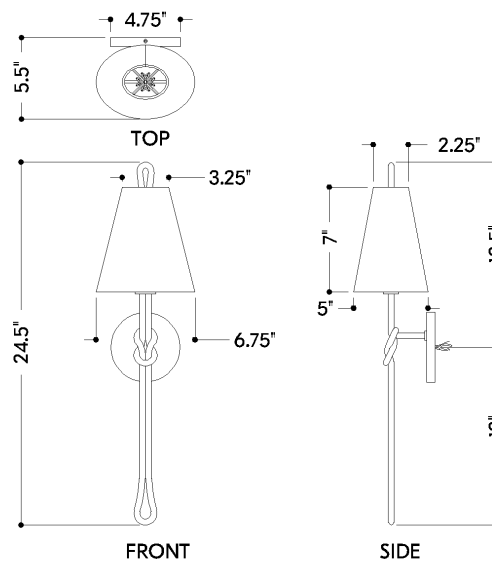

ELECTRICAL

Bulb 1

Bulb Included: No
Socket: E12 Candelabra Base
Bulb Type: B11
Max Wattage: 8
Bulb Quantity: 1
Wire Length: 500mm
Cord Type: ! New Cord Type
Dimmer Type: Incandescent
Switch Type: ON/OFF STOMP SWITCH
Gem Box Required (2"x3"): Yes
Dark Sky: Yes
CRI: 66
Color Temp.: 66k
Lumens: 66
Title 24: Yes
Field Serviceable: No