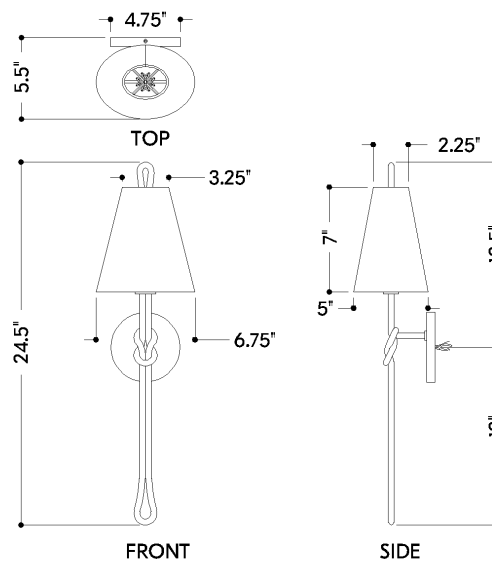

FINISHES

VINTAGE GOLD LEAF

DIMENSIONS

Height: 66"
Width/Diameter: 66"
Length: 66"
Minimum Height: 66"
Maximum Height: 66"
Canopy/Backplate: 4.75"
Hanging Type: 108" Premium Composite Cord
Product Weight: 66lb
Extension: 66"
Top to Center: 66"
Canopy/Backplate Shape: Round
Sloped Ceiling Compatible: No
Living Finish: Yes
Uplight Only: Yes

Shade

Shade 1: Linen
Shade 1 Finish: White
Shade 1 Top Length: 2.5"
Shade 1 Top Width: 3.5"
Shade 1 Bottom L/W: 5" / 6.75"
Shade 1 Height: 7"

ELECTRICAL

Bulb 1

Bulb Included: No
Socket: E12 Candelabra Base
Bulb Type: B11
Max Wattage: 8
Bulb Quantity: 1
Wire Length: 500mm
Cord Type: ! New Cord Type
Dimmer Type: Incandescent
Switch Type: ON/OFF STOMP SWITCH
Gem Box Required (2"x3"): Yes
Dark Sky: Yes
CRI: 66
Color Temp.: 66k
Lumens: 66
Title 24: Yes
Field Serviceable: No

Battery

Battery Powered: Yes
Battery Included: Yes
Battery Life: ! New Battery Life !

ALBURGH

2925-VGL

SHIPPING

Carton 1: 22" x 11" x 8"

Carton 1 Weight: 5lb

Shipping Method: Ground