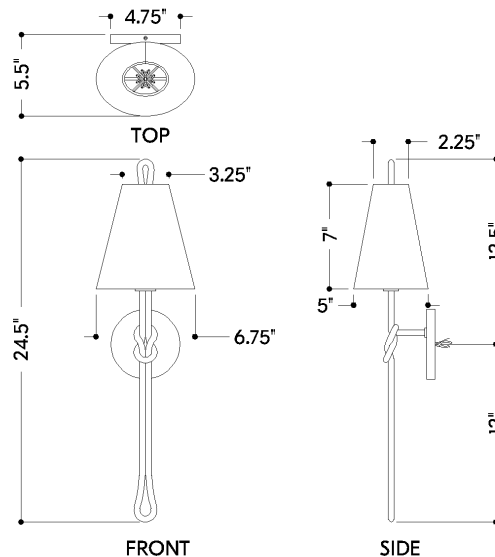

FINISHES

VINTAGE GOLD LEAF

DIMENSIONS / SPECS

Height: 66"
Width/Diameter: 66"
Length: 66"
Minimum Height: 66"
Maximum Height: 66"
Canopy/Backplate: 4.75"
Hanging Type: 108" Premium Composite Cord
Product Weight: 66lb
Extension: 66"
Top to Center: 66"
Canopy/Backplate Shape: Round
Sloped Ceiling Compatible: No
Living Finish: Yes
Uplight Only: Yes
Min Extension: 66"
Max Extension: 66"

Shade 1: Linen
Shade 1 Finish: White
Shade 1 Top Length: 2.5"
Shade 1 Top Width: 3.5"
Shade 1 Bottom L/W: 5" / 6.75"
Shade 1 Height: 7"

ELECTRICAL

Bulb 1

Bulb Included: No
Socket: E12 Candelabra Base
Bulb Type: B11
Max Wattage: 8
Bulb Quantity: 1
Wire Length: 500mm
Cord Type: ! New Cord Type
Dimmer Type: Incandescent
Switch Type: ON/OFF STOMP SWITCH
Gem Box Required (2"x3"): Yes
Dark Sky: Yes
CRI: 66
Color Temp.: 66k
Lumens: 66
Title 24: Yes
Field Serviceable: No

Battery

Battery Powered: Yes
Battery Included: Yes
Battery Life: ! New Battery Life !

ALBURGH

2925-VGL

SHIPPING

Carton 1: 22" x 11" x 8"

Carton 1 Weight: 5lb

Shipping Method: Ground