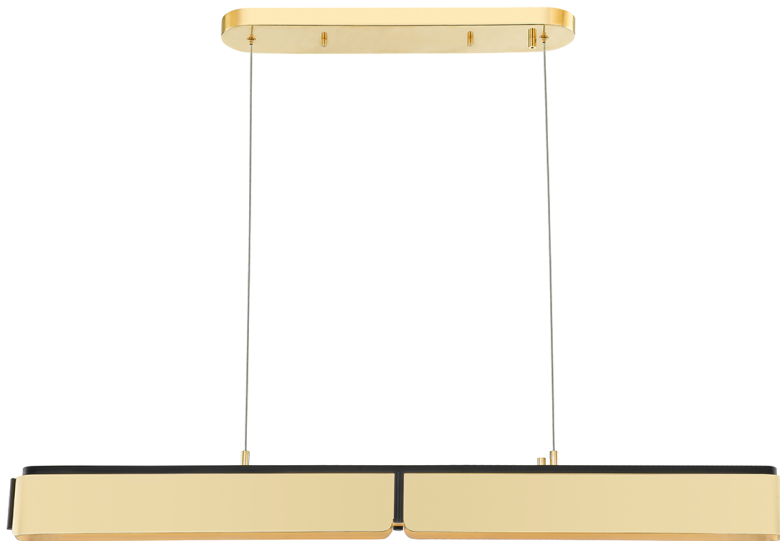

# TRIBECA

2948-AGB/BK

Industrial honesty and straightforward simplicity defines the sophisticated urban space. Tribecas clear glass globe and black wire mesh refracts the illuminated filament of its showcase lamp. Or, remove the mesh to reveal the warm radiance of the naked, specially coated bronze bulb. Also available as a Sconce.

## FINISHES

AGED BRASS w/ Dusk Black

## DIMENSIONS / SPECS

Height: 5"  
Width/Diameter: 48.5"  
Minimum Height: 15.35"  
Maximum Height: 60"  
Product Weight: 32lb  
Canopy/Backplate Shape: Rectangle  
Sloped Ceiling Compatible: No  
Living Finish: No  
Uplight Only: No

### Bulb 1

Bulb Included: N/A  
Socket: Integrated LED  
Max Wattage: 60  
Bulb Quantity: 0  
Dimmer Type: ELV, TRIAC, 0-10 VOLT  
Gem Box Required (2"x3"): No  
Dark Sky: No  
CRI: 90  
Color Temp.: 2700k  
Lumens: 1375  
Title 24: No  
Field Serviceable: Yes