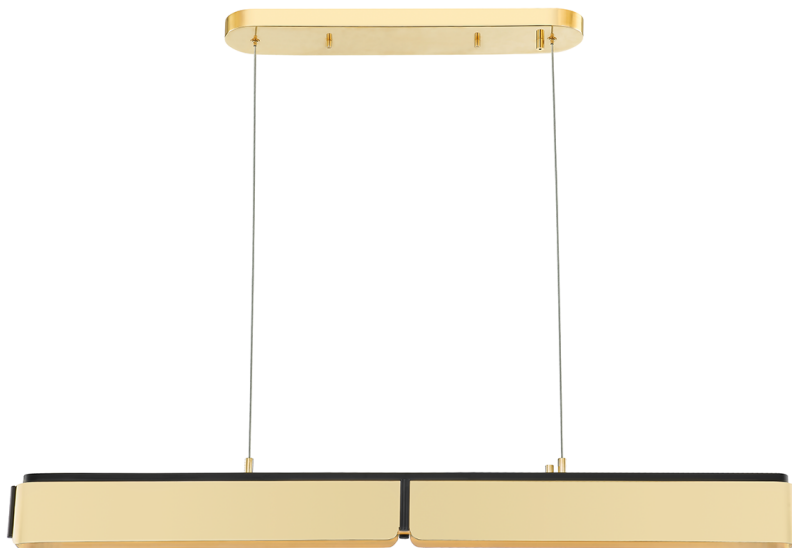

TRIBECA

2948-AGB/BK

Industrial honesty and straightforward simplicity defines the sophisticated urban space. Tribecas clear glass globe and black wire mesh refracts the illuminated filament of its showcase lamp. Or, remove the mesh to reveal the warm radiance of the naked, specially coated bronze bulb. Also available as a Sconce.

FINISHES

AGED BRASS w/ Dusk Black

DIMENSIONS

Height: 5"

Width/Diameter: 48.5"

Minimum Height: 15.35"

Maximum Height: 60"

Product Weight: 32lb

Canopy/Backplate Shape: Rectangle

Sloped Ceiling Compatible: No

Living Finish: No

Uplight Only: No

Shade

ELECTRICAL

Bulb 1

Bulb Included: N/A

Socket: Integrated LED

Max Wattage: 60

Bulb Quantity: 0

Dimmer Type: ELV, TRIAC, 0-10 VOLT

Gem Box Required (2"x3"): No

Dark Sky: No

CRI: 90

Color Temp.: 2700k

Lumens: 1375

Title 24: No

Field Serviceable: Yes

SHIPPING

Carton 1: 53" x 15" x 8"

Carton 1 Weight: 37lb

Shipping Method: Ground

Country of Origin: CN