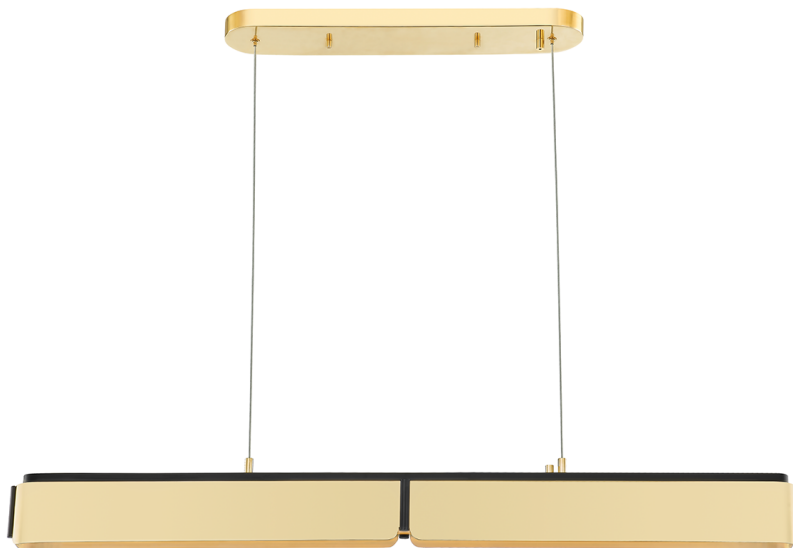

TRIBECA

2948-AGB/BK

Industrial honesty and straightforward simplicity defines the sophisticated urban space. Tribecas clear glass globe and black wire mesh refracts the illuminated filament of its showcase lamp. Or, remove the mesh to reveal the warm radiance of the naked, specially coated bronze bulb. Also available as a Sconce.

FINISHES

AGED BRASS w/ Dusk Black

DIMENSIONS

Height: 5"

Width/Diameter: 48.5"

Minimum Height: 15.35"

Maximum Height: 60"

Product Weight: 32lb

Canopy/Backplate Shape: Rectangle

Sloped Ceiling Compatible: No

Living Finish: No

Uplight Only: No

Shade

ELECTRICAL

Bulb 1

Bulb Included: N/A

Socket: Integrated LED

Max Wattage: 60

Bulb Quantity: 0

Dimmer Type: ELV, TRIAC, 0-10 VOLT

Gem Box Required (2"x3"): No

Dark Sky: No

CRI: 90

Color Temp.: 2700k

Lumens: 1375

Title 24: No

Field Serviceable: Yes

SHIPPING

Carton 1: 53" x 15" x 8"

Carton 1 Weight: 37lb

Shipping Method: Ground

Country of Origin: CN