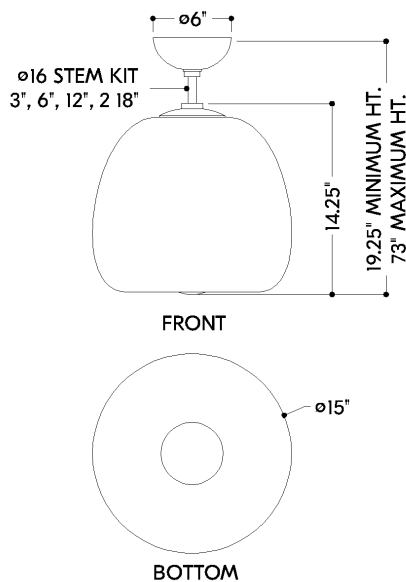

FINISHES

AGED BRASS

DIMENSIONS

Height: 66"
Width/Diameter: 66"
Length: 66"
Minimum Height: 66"
Maximum Height: 66"
Canopy/Backplate: 6"
Hanging Type: 108" Premium Composite Cord
Product Weight: 66lb
Extension: 66"
Top to Center: 66"
Canopy/Backplate Shape: Round
Sloped Ceiling Compatible: No
Living Finish: Yes
Uplight Only: Yes

Shade

Shade 1: Glass
Shade 1 Finish: Clear Etched
Shade 1 Top Width: 15"
Shade 1 Height: 13.25"
Shade 2: Glass
Shade 2 Finish: Opal Glossy
Shade 2 Top Width: 3.75"
Shade 2 Height: 12"

ELECTRICAL

Bulb 1

Bulb Included: N/A
Socket: Integrated LED
Max Wattage: 20
Bulb Quantity: 1
Wire Length: 500mm
Cord Type: ! New Cord Type
Dimmer Type: Incandescent
Switch Type: ON/OFF STOMP SWITCH
Gem Box Required (2"x3"): Yes
Dark Sky: Yes
CRI: 66
Color Temp.: 66k
Lumens: 66
Title 24: Yes
Field Serviceable: No

SCRANTON

3015-AGB

Battery

Battery Powered: Yes

Battery Included: Yes

Battery Life: ! New Battery Life !

SHIPPING

Carton 1: 24" x 24" x 28"