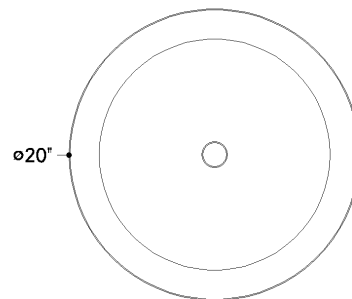

CLERMONT

3020-AGB

A luxurious basic for modern homes, Clermont features a sharply tapered conical shade and energy-efficient LED technology. When illuminated, the light washes over both the flat alabaster diffuser as well as the clerestory, flooding your living space with a soft glow. Available in two sizes and two finishes, Aged Brass and Distressed Bronze.

*Due to the one-of-a-kind nature of the medium, exact colors and patterns may vary slightly from the image shown.

FINISHES

AGED BRASS

DIMENSIONS

Height: 66"
Width/Diameter: 66"
Length: 66"
Minimum Height: 66"
Maximum Height: 66"
Canopy/Backplate: 7"
Hanging Type: 108" Premium Composite Cord
Product Weight: 66lb
Extension: 66"
Top to Center: 66"
Canopy/Backplate Shape: Round
Sloped Ceiling Compatible: No
Living Finish: Yes
Uplight Only: Yes

Shade

Shade 1: Alabaster
Shade 1 Top Width: 16"
Shade 1 Height: 0.5"

ELECTRICAL

Bulb 1

Bulb Included: N/A
Socket: Integrated LED
Max Wattage: 21
Bulb Quantity: 2
Wire Length: 500mm
Cord Type: ! New Cord Type
Dimmer Type: Incandescent
Switch Type: ON/OFF STOMP SWITCH
Gem Box Required (2"x3"): Yes
Dark Sky: Yes
CRI: 66
Color Temp.: 66k
Lumens: 66
Title 24: Yes
Field Serviceable: No

Battery

Battery Powered: Yes
Battery Included: Yes
Battery Life: ! New Battery Life !

BOTTOM