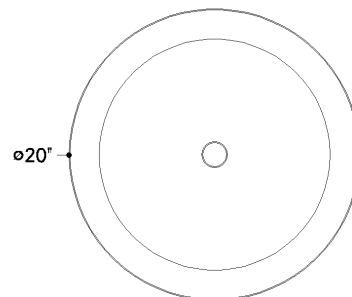

*Due to the one-of-a-kind nature of the medium, exact colors and patterns may vary slightly from the image shown.

FINISHES

AGED BRASS

DIMENSIONS

Height: 66"
Width/Diameter: 66"
Length: 66"
Minimum Height: 66"
Maximum Height: 66"
Canopy/Backplate: 7"
Hanging Type: 108" Premium Composite Cord
Product Weight: 66lb
Extension: 66"
Top to Center: 66"
Canopy/Backplate Shape: Round
Sloped Ceiling Compatible: No
Living Finish: Yes
Uplight Only: Yes

Shade

Shade 1: Alabaster
Shade 1 Top Width: 16"
Shade 1 Height: 0.5"

ELECTRICAL

Bulb 1

Bulb Included: N/A
Socket: Integrated LED
Max Wattage: 21
Bulb Quantity: 2
Wire Length: 500mm
Cord Type: ! New Cord Type
Dimmer Type: Incandescent
Switch Type: ON/OFF STOMP SWITCH
Gem Box Required (2"x3"): Yes
Dark Sky: Yes
CRI: 66
Color Temp.: 66k
Lumens: 66
Title 24: Yes
Field Serviceable: No

Battery

Battery Powered: Yes
Battery Included: Yes
Battery Life: ! New Battery Life !

FRONT

BOTTOM

CLERMONT

3020-AGB

SHIPPING

Carton 1: 23" x 23" x 14"