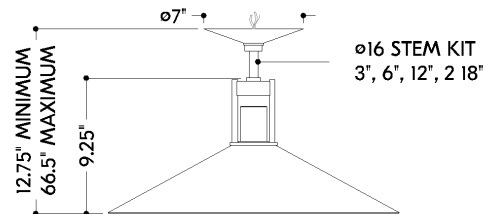

## DIMENSIONS

Height: 66"  
Width/Diameter: 66"  
Length: 66"  
Minimum Height: 66"  
Maximum Height: 66"  
Canopy/Backplate: 7"  
Hanging Type: 108" Premium Composite Cord  
Product Weight: 66lb  
Extension: 66"  
Top to Center: 66"  
Canopy/Backplate Shape: Round  
Sloped Ceiling Compatible: No  
Living Finish: Yes  
Uplight Only: Yes

## Shade

Shade 1: Alabaster  
Shade 1 Top Width: 16"  
Shade 1 Height: 0.5"

## Bulb 1

Bulb Included: N/A  
Socket: Integrated LED  
Max Wattage: 21  
Bulb Quantity: 2  
Wire Length: 500mm  
Cord Type: ! New Cord Type  
Dimmer Type: Incandescent  
Switch Type: ON/OFF STOMP SWITCH  
Gem Box Required (2"x3"): Yes  
Dark Sky: Yes  
CRI: 66  
Color Temp.: 66k  
Lumens: 66  
Title 24: Yes  
Field Serviceable: No