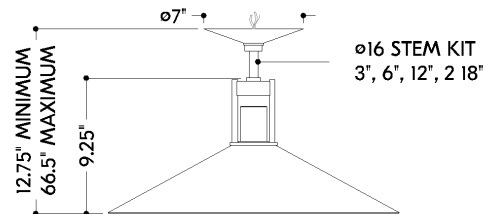

*Due to the one-of-a-kind nature of the medium, exact colors and patterns may vary slightly from the image shown.

FINISHES

AGED BRASS

DIMENSIONS

Height: 66"
Width/Diameter: 66"
Length: 66"
Minimum Height: 66"
Maximum Height: 66"
Canopy/Backplate: 7"
Hanging Type: 108" Premium Composite Cord
Product Weight: 66lb
Extension: 66"
Top to Center: 66"
Canopy/Backplate Shape: Round
Sloped Ceiling Compatible: No
Living Finish: Yes
Uplight Only: Yes

Shade

Shade 1: Alabaster
Shade 1 Top Width: 16"
Shade 1 Height: 0.5"

ELECTRICAL

Bulb 1

Bulb Included: N/A
Socket: Integrated LED
Max Wattage: 21
Bulb Quantity: 2
Wire Length: 500mm
Cord Type: ! New Cord Type
Dimmer Type: Incandescent
Switch Type: ON/OFF STOMP SWITCH
Gem Box Required (2"x3"): Yes
Dark Sky: Yes
CRI: 66
Color Temp.: 66k
Lumens: 66
Title 24: Yes
Field Serviceable: No

Battery

Battery Powered: Yes
Battery Included: Yes
Battery Life: ! New Battery Life !

FRONT

BOTTOM

CLERMONT

3020-AGB

SHIPPING

Carton 1: 23" x 23" x 14"