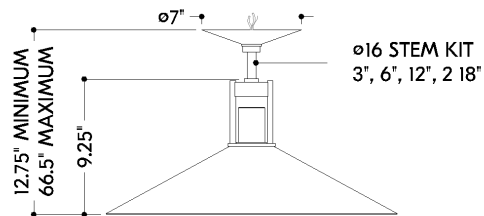

*Due to the one-of-a-kind nature of the medium, exact colors and patterns may vary slightly from the image shown.

FINISHES

DISTRESSED BRONZE

DIMENSIONS / SPECS

Height: 66"
Width/Diameter: 66"
Length: 66"
Minimum Height: 66"
Maximum Height: 66"
Canopy/Backplate: 7"
Hanging Type: 108" Premium Composite Cord
Product Weight: 66lb
Extension: 66"
Top to Center: 66"
Canopy/Backplate Shape: Round
Sloped Ceiling Compatible: No
Living Finish: Yes
Uplight Only: Yes
Min Extension: 66"
Max Extension: 66"

Shade 1: Alabaster
Shade 1 Top Width: 16"
Shade 1 Height: 0.5"

ELECTRICAL

Bulb 1

Bulb Included: N/A
Socket: Integrated LED
Max Wattage: 21
Bulb Quantity: 2
Wire Length: 500mm
Cord Type: ! New Cord Type
Dimmer Type: Incandescent
Switch Type: ON/OFF STOMP SWITCH
Gem Box Required (2"x3"): Yes
Dark Sky: Yes
CRI: 66
Color Temp.: 66k
Lumens: 66
Title 24: Yes
Field Serviceable: No

Battery

Battery Powered: Yes
Battery Included: Yes
Battery Life: ! New Battery Life !

FRONT

BOTTOM

CLERMONT

3020-DB

SHIPPING

Carton 1: 24" x 23" x 13"