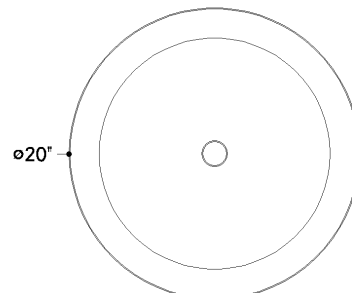

*Due to the one-of-a-kind nature of the medium, exact colors and patterns may vary slightly from the image shown.

FINISHES

DISTRESSED BRONZE

DIMENSIONS / SPECS

Height: 66"
Width/Diameter: 66"
Length: 66"
Minimum Height: 66"
Maximum Height: 66"
Canopy/Backplate: 7"
Hanging Type: 108" Premium Composite Cord
Product Weight: 66lb
Extension: 66"
Top to Center: 66"
Canopy/Backplate Shape: Round
Sloped Ceiling Compatible: No
Living Finish: Yes
Uplight Only: Yes
Min Extension: 66"
Max Extension: 66"

Shade 1: Alabaster
Shade 1 Top Width: 16"
Shade 1 Height: 0.5"

ELECTRICAL

Bulb 1

Bulb Included: N/A
Socket: Integrated LED
Max Wattage: 21
Bulb Quantity: 2
Wire Length: 500mm
Cord Type: ! New Cord Type
Dimmer Type: Incandescent
Switch Type: ON/OFF STOMP SWITCH
Gem Box Required (2"x3"): Yes
Dark Sky: Yes
CRI: 66
Color Temp.: 66k
Lumens: 66
Title 24: Yes
Field Serviceable: No

Battery

Battery Powered: Yes
Battery Included: Yes
Battery Life: ! New Battery Life !

FRONT

BOTTOM

CLERMONT

3020-DB

SHIPPING

Carton 1: 24" x 23" x 13"