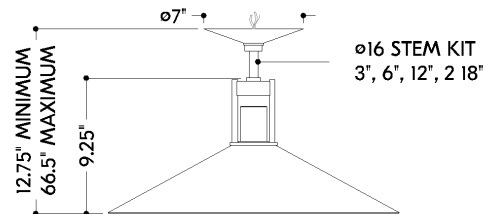

CLERMONT

3020-DB

A luxurious basic for modern homes, Clermont features a sharply tapered conical shade and energy-efficient LED technology. When illuminated, the light washes over both the flat alabaster diffuser as well as the clerestory, flooding your living space with a soft glow. Available in two sizes and two finishes, Aged Brass and Distressed Bronze.

*Due to the one-of-a-kind nature of the medium, exact colors and patterns may vary slightly from the image shown.

FINISHES

DISTRESSED BRONZE

DIMENSIONS

Height: 66"
Width/Diameter: 66"
Length: 66"
Minimum Height: 66"
Maximum Height: 66"
Canopy/Backplate: 7"
Hanging Type: 108" Premium Composite Cord
Product Weight: 66lb
Extension: 66"
Top to Center: 66"
Canopy/Backplate Shape: Round
Sloped Ceiling Compatible: No
Living Finish: Yes
Uplight Only: Yes

Shade

Shade 1: Alabaster
Shade 1 Top Width: 16"
Shade 1 Height: 0.5"

ELECTRICAL

Bulb 1

Bulb Included: N/A
Socket: Integrated LED
Max Wattage: 21
Bulb Quantity: 2
Wire Length: 500mm
Cord Type: ! New Cord Type
Dimmer Type: Incandescent
Switch Type: ON/OFF STOMP SWITCH
Gem Box Required (2"x3"): Yes
Dark Sky: Yes
CRI: 66
Color Temp.: 66k
Lumens: 66
Title 24: Yes
Field Serviceable: No

Battery

Battery Powered: Yes
Battery Included: Yes
Battery Life: ! New Battery Life !

FRONT