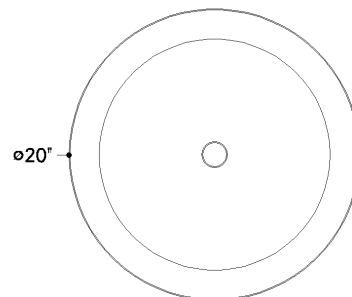

CLERMONT

3020-DB

A luxurious basic for modern homes, Clermont features a sharply tapered conical shade and energy-efficient LED technology. When illuminated, the light washes over both the flat alabaster diffuser as well as the clerestory, flooding your living space with a soft glow. Available in two sizes and two finishes, Aged Brass and Distressed Bronze.

*Due to the one-of-a-kind nature of the medium, exact colors and patterns may vary slightly from the image shown.

FINISHES

DISTRESSED BRONZE

DIMENSIONS

Height: 66"
Width/Diameter: 66"
Length: 66"
Minimum Height: 66"
Maximum Height: 66"
Canopy/Backplate: 7"
Hanging Type: 108" Premium Composite Cord
Product Weight: 66lb
Extension: 66"
Top to Center: 66"
Canopy/Backplate Shape: Round
Sloped Ceiling Compatible: No
Living Finish: Yes
Uplight Only: Yes

Shade

Shade 1: Alabaster
Shade 1 Top Width: 16"
Shade 1 Height: 0.5"

ELECTRICAL

Bulb 1

Bulb Included: N/A
Socket: Integrated LED
Max Wattage: 21
Bulb Quantity: 2
Wire Length: 500mm
Cord Type: ! New Cord Type
Dimmer Type: Incandescent
Switch Type: ON/OFF STOMP SWITCH
Gem Box Required (2"x3"): Yes
Dark Sky: Yes
CRI: 66
Color Temp.: 66k
Lumens: 66
Title 24: Yes
Field Serviceable: No

Battery

Battery Powered: Yes
Battery Included: Yes
Battery Life: ! New Battery Life !

BOTTOM