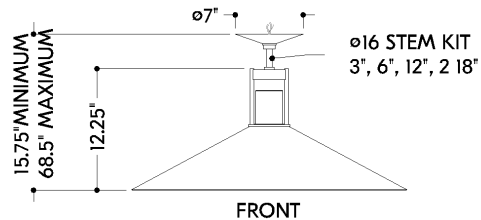

CLERMONT

3028-AGB

A luxurious basic for modern homes, Clermont features a sharply tapered conical shade and energy-efficient LED technology. When illuminated, the light washes over both the flat alabaster diffuser as well as the clerestory, flooding your living space with a soft glow. Available in two sizes and two finishes, Aged Brass and Distressed Bronze.

*Due to the one-of-a-kind nature of the medium, exact colors and patterns may vary slightly from the image shown.

FINISHES

AGED BRASS

DIMENSIONS

Height: 66"
Width/Diameter: 66"
Length: 66"
Minimum Height: 66"
Maximum Height: 66"
Canopy/Backplate: 7"
Hanging Type: 108" Premium Composite Cord
Product Weight: 66lb
Extension: 66"
Top to Center: 66"
Canopy/Backplate Shape: Round
Sloped Ceiling Compatible: No
Living Finish: Yes
Uplight Only: Yes

Shade

Shade 1: Alabaster
Shade 1 Top Width: 23"
Shade 1 Height: 0.5"

ELECTRICAL

Bulb 1

Bulb Included: N/A
Socket: Integrated LED
Max Wattage: 36
Bulb Quantity: 2
Wire Length: 500mm
Cord Type: ! New Cord Type
Dimmer Type: Incandescent
Switch Type: ON/OFF STOMP SWITCH
Gem Box Required (2"x3"): Yes
Dark Sky: Yes
CRI: 66
Color Temp.: 66k
Lumens: 66
Title 24: Yes
Field Serviceable: No

Battery

Battery Powered: Yes
Battery Included: Yes
Battery Life: ! New Battery Life !