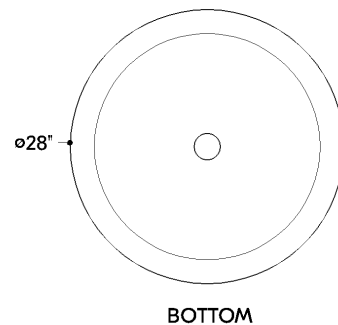

*Due to the one-of-a-kind nature of the medium, exact colors and patterns may vary slightly from the image shown.

FINISHES

AGED BRASS

DIMENSIONS

Height: 66"
Width/Diameter: 66"
Length: 66"
Minimum Height: 66"
Maximum Height: 66"
Canopy/Backplate: 7"
Hanging Type: 108" Premium Composite Cord
Product Weight: 66lb
Extension: 66"
Top to Center: 66"
Canopy/Backplate Shape: Round
Sloped Ceiling Compatible: No
Living Finish: Yes
Uplight Only: Yes

Shade

Shade 1: Alabaster
Shade 1 Top Width: 23"
Shade 1 Height: 0.5"

ELECTRICAL

Bulb 1

Bulb Included: N/A
Socket: Integrated LED
Max Wattage: 36
Bulb Quantity: 2
Wire Length: 500mm
Cord Type: ! New Cord Type
Dimmer Type: Incandescent
Switch Type: ON/OFF STOMP SWITCH
Gem Box Required (2"x3"): Yes
Dark Sky: Yes
CRI: 66
Color Temp.: 66k
Lumens: 66
Title 24: Yes
Field Serviceable: No

Battery

Battery Powered: Yes
Battery Included: Yes
Battery Life: ! New Battery Life !

CLERMONT

3028-AGB

SHIPPING

Carton 1: 30" x 31" x 16"

Carton 1 Weight: 39lb

Shipping Method: Ground