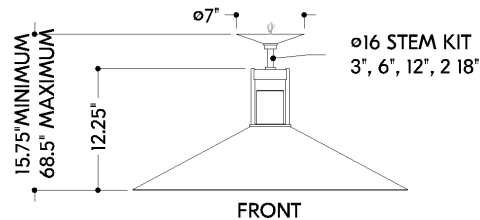

*Due to the one-of-a-kind nature of the medium, exact colors and patterns may vary slightly from the image shown.

FINISHES

AGED BRASS

DIMENSIONS

Height: 66"
Width/Diameter: 66"
Length: 66"
Minimum Height: 66"
Maximum Height: 66"
Canopy/Backplate: 7"
Hanging Type: 108" Premium Composite Cord
Product Weight: 66lb
Extension: 66"
Top to Center: 66"
Canopy/Backplate Shape: Round
Sloped Ceiling Compatible: No
Living Finish: Yes
Uplight Only: Yes

Shade

Shade 1: Alabaster
Shade 1 Top Width: 23"
Shade 1 Height: 0.5"

ELECTRICAL

Bulb 1

Bulb Included: N/A
Socket: Integrated LED
Max Wattage: 36
Bulb Quantity: 2
Wire Length: 500mm
Cord Type: ! New Cord Type
Dimmer Type: Incandescent
Switch Type: ON/OFF STOMP SWITCH
Gem Box Required (2"x3"): Yes
Dark Sky: Yes
CRI: 66
Color Temp.: 66k
Lumens: 66
Title 24: Yes
Field Serviceable: No

Battery

Battery Powered: Yes
Battery Included: Yes
Battery Life: ! New Battery Life !

CLERMONT

3028-AGB

SHIPPING

Carton 1: 30" x 31" x 16"

Carton 1 Weight: 39lb

Shipping Method: Ground