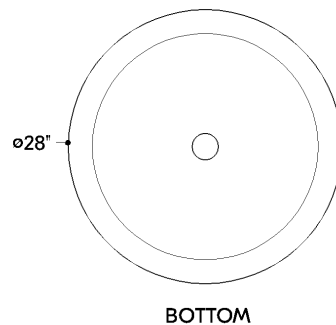

CLERMONT

3028-AGB

A luxurious basic for modern homes, Clermont features a sharply tapered conical shade and energy-efficient LED technology. When illuminated, the light washes over both the flat alabaster diffuser as well as the clerestory, flooding your living space with a soft glow. Available in two sizes and two finishes, Aged Brass and Distressed Bronze.

*Due to the one-of-a-kind nature of the medium, exact colors and patterns may vary slightly from the image shown.

FINISHES

AGED BRASS

DIMENSIONS

Height: 66"
Width/Diameter: 66"
Length: 66"
Minimum Height: 66"
Maximum Height: 66"
Canopy/Backplate: 7"
Hanging Type: 108" Premium Composite Cord
Product Weight: 66lb
Extension: 66"
Top to Center: 66"
Canopy/Backplate Shape: Round
Sloped Ceiling Compatible: No
Living Finish: Yes
Uplight Only: Yes

Shade

Shade 1: Alabaster
Shade 1 Top Width: 23"
Shade 1 Height: 0.5"

ELECTRICAL

Bulb 1

Bulb Included: N/A
Socket: Integrated LED
Max Wattage: 36
Bulb Quantity: 2
Wire Length: 500mm
Cord Type: ! New Cord Type
Dimmer Type: Incandescent
Switch Type: ON/OFF STOMP SWITCH
Gem Box Required (2"x3"): Yes
Dark Sky: Yes
CRI: 66
Color Temp.: 66k
Lumens: 66
Title 24: Yes
Field Serviceable: No

Battery

Battery Powered: Yes
Battery Included: Yes
Battery Life: ! New Battery Life !