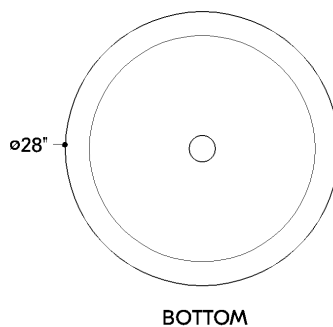

CLERMONT

3028-DB

A luxurious basic for modern homes, Clermont features a sharply tapered conical shade and energy-efficient LED technology. When illuminated, the light washes over both the flat alabaster diffuser as well as the clerestory, flooding your living space with a soft glow. Available in two sizes and two finishes, Aged Brass and Distressed Bronze.

*Due to the one-of-a-kind nature of the medium, exact colors and patterns may vary slightly from the image shown.

FINISHES

DISTRESSED BRONZE

DIMENSIONS

Height: 66"
Width/Diameter: 66"
Length: 66"
Minimum Height: 66"
Maximum Height: 66"
Canopy/Backplate: 7"
Hanging Type: 108" Premium Composite Cord
Product Weight: 66lb
Extension: 66"
Top to Center: 66"
Canopy/Backplate Shape: Round
Sloped Ceiling Compatible: No
Living Finish: Yes
Uplight Only: Yes

Shade

Shade 1: Alabaster
Shade 1 Top Width: 23"
Shade 1 Height: 0.5"

ELECTRICAL

Bulb 1

Bulb Included: N/A
Socket: Integrated LED
Max Wattage: 36
Bulb Quantity: 2
Wire Length: 500mm
Cord Type: ! New Cord Type
Dimmer Type: Incandescent
Switch Type: ON/OFF STOMP SWITCH
Gem Box Required (2"x3"): Yes
Dark Sky: Yes
CRI: 66
Color Temp.: 66k
Lumens: 66
Title 24: Yes
Field Serviceable: No

Battery

Battery Powered: Yes
Battery Included: Yes
Battery Life: ! New Battery Life !