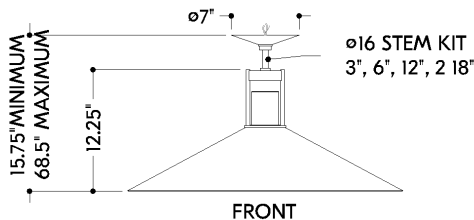

CLERMONT

3028-DB

A luxurious basic for modern homes, Clermont features a sharply tapered conical shade and energy-efficient LED technology. When illuminated, the light washes over both the flat alabaster diffuser as well as the clerestory, flooding your living space with a soft glow. Available in two sizes and two finishes, Aged Brass and Distressed Bronze.

*Due to the one-of-a-kind nature of the medium, exact colors and patterns may vary slightly from the image shown.

FINISHES

DISTRESSED BRONZE

DIMENSIONS / SPECS

Height: 66"
Width/Diameter: 66"
Length: 66"
Minimum Height: 66"
Maximum Height: 66"
Canopy/Backplate: 7"
Hanging Type: 108" Premium Composite Cord
Product Weight: 66lb
Extension: 66"
Top to Center: 66"
Canopy/Backplate Shape: Round
Sloped Ceiling Compatible: No
Living Finish: Yes
Uplight Only: Yes
Min Extension: 66"
Max Extension: 66"

Shade 1: Alabaster
Shade 1 Top Width: 23"
Shade 1 Height: 0.5"

ELECTRICAL

Bulb 1

Bulb Included: N/A
Socket: Integrated LED
Max Wattage: 36
Bulb Quantity: 2
Wire Length: 500mm
Cord Type: ! New Cord Type
Dimmer Type: Incandescent
Switch Type: ON/OFF STOMP SWITCH
Gem Box Required (2"x3"): Yes
Dark Sky: Yes
CRI: 66
Color Temp.: 66k
Lumens: 66
Title 24: Yes
Field Serviceable: No

Battery

Battery Powered: Yes
Battery Included: Yes
Battery Life: ! New Battery Life !

HUDSON VALLEY
LIGHTING GROUP