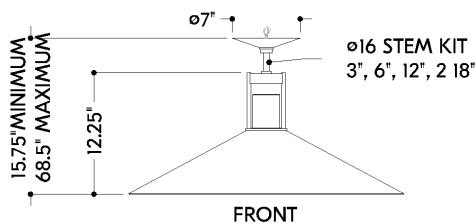

*Due to the one-of-a-kind nature of the medium, exact colors and patterns may vary slightly from the image shown.

FINISHES

DISTRESSED BRONZE

DIMENSIONS

Height: 66"
Width/Diameter: 66"
Length: 66"
Minimum Height: 66"
Maximum Height: 66"
Canopy/Backplate: 7"
Hanging Type: 108" Premium Composite Cord
Product Weight: 66lb
Extension: 66"
Top to Center: 66"
Canopy/Backplate Shape: Round
Sloped Ceiling Compatible: No
Living Finish: Yes
Uplight Only: Yes

Shade

Shade 1: Alabaster
Shade 1 Top Width: 23"
Shade 1 Height: 0.5"

ELECTRICAL

Bulb 1

Bulb Included: N/A
Socket: Integrated LED
Max Wattage: 36
Bulb Quantity: 2
Wire Length: 500mm
Cord Type: ! New Cord Type
Dimmer Type: Incandescent
Switch Type: ON/OFF STOMP SWITCH
Gem Box Required (2"x3"): Yes
Dark Sky: Yes
CRI: 66
Color Temp.: 66k
Lumens: 66
Title 24: Yes
Field Serviceable: No

Battery

Battery Powered: Yes
Battery Included: Yes
Battery Life: ! New Battery Life !

CLERMONT

3028-DB

SHIPPING

Carton 1: 32" x 32" x 16"

Carton 1 Weight: 39lb

Shipping Method: Ground