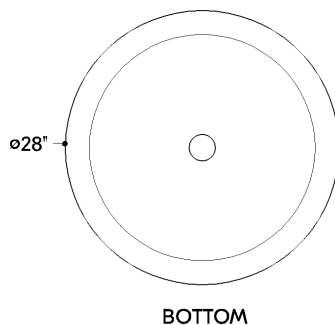

CLERMONT

3028-DB

A luxurious basic for modern homes, Clermont features a sharply tapered conical shade and energy-efficient LED technology. When illuminated, the light washes over both the flat alabaster diffuser as well as the clerestory, flooding your living space with a soft glow. Available in two sizes and two finishes, Aged Brass and Distressed Bronze.

*Due to the one-of-a-kind nature of the medium, exact colors and patterns may vary slightly from the image shown.

FINISHES

DISTRESSED BRONZE

DIMENSIONS / SPECS

Height: 66"
Width/Diameter: 66"
Length: 66"
Minimum Height: 66"
Maximum Height: 66"
Canopy/Backplate: 7"
Hanging Type: 108" Premium Composite Cord
Product Weight: 66lb
Extension: 66"
Top to Center: 66"
Canopy/Backplate Shape: Round
Sloped Ceiling Compatible: No
Living Finish: Yes
Uplight Only: Yes
Min Extension: 66"
Max Extension: 66"

Shade 1: Alabaster
Shade 1 Top Width: 23"
Shade 1 Height: 0.5"

ELECTRICAL

Bulb 1

Bulb Included: N/A
Socket: Integrated LED
Max Wattage: 36
Bulb Quantity: 2
Wire Length: 500mm
Cord Type: ! New Cord Type
Dimmer Type: Incandescent
Switch Type: ON/OFF STOMP SWITCH
Gem Box Required (2"x3"): Yes
Dark Sky: Yes
CRI: 66
Color Temp.: 66k
Lumens: 66
Title 24: Yes
Field Serviceable: No

Battery

Battery Powered: Yes
Battery Included: Yes
Battery Life: ! New Battery Life !

HUDSON VALLEY
LIGHTING GROUP