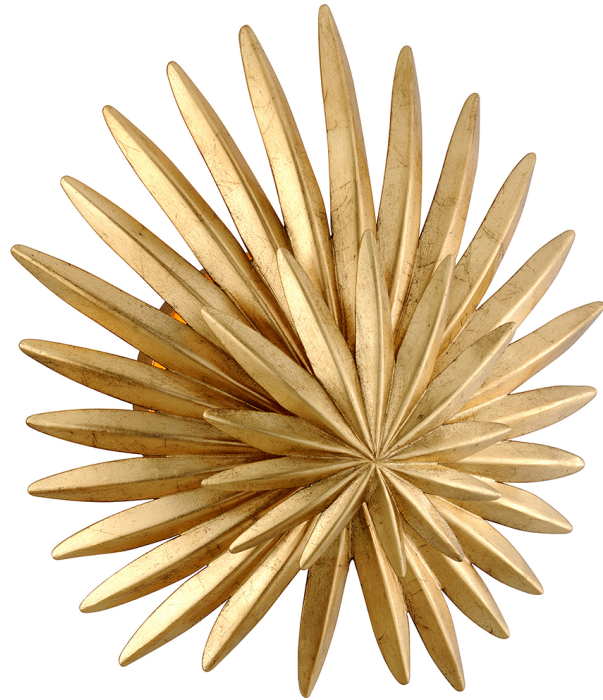

SAVVY

309-11-VGL

Savvy's layered palm-frond look partially conceals the light, giving this nature-inspired fixture a little mystery.

FINISHES

VINTAGE GOLD LEAF

DIMENSIONS / SPECS

Height: 12.75"
Width/Diameter: 12.25"
Product Weight: 2.2lb
Extension: 4.75"
Top to Center: 6.5"
Sloped Ceiling Compatible: No
Living Finish: No
Uplight Only: Yes

ELECTRICAL

Bulb 1
Bulb Included: No
Socket: E12 Candelabra Base
Bulb Type: B11
Max Wattage: 60
Bulb Quantity: 1
Gem Box Required (2"x3"): No
Dark Sky: No

SHIPPING

Carton 1: 14" x 14" x 9"
Carton 1 Weight: 13lb
Shipping Method: Ground
Country of Origin: PH