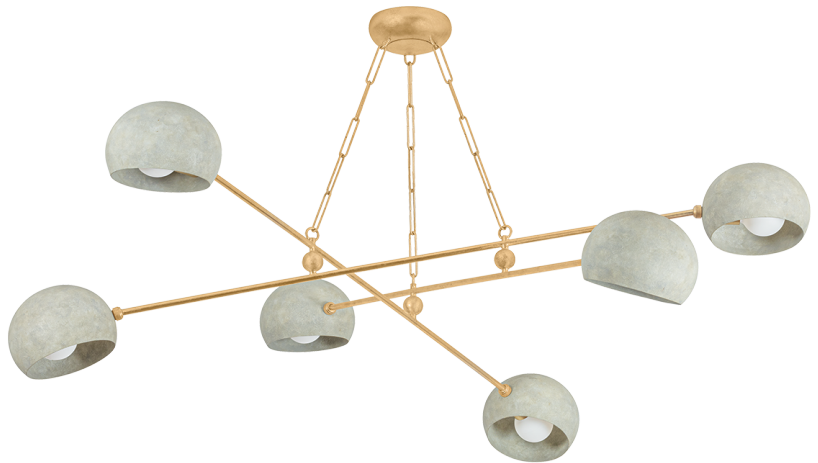

TURNER

3106-VGL/LWP

Inspired by a mobile, this retro chandelier silhouette has been softened by earthy metal finishes and rounded forms. 4 or 6 dome shades are finished in Limewash Plaster, while the slender framework is finished in Vintage Gold Leaf. The entire fixture is supported by jewelry-like decorative chains hanging from a classic canopy.

FINISHES

Vintage Gold Leaf/Limewash Plaster (Vintage Gold Leaf/Limewash Plaster)

DIMENSIONS

Height: 14"

Width/Diameter: 60"

Length: "

Minimum Height: 22.5"

Maximum Height: 76"

Canopy/Backplate: 6"

Hanging Type: 54" Chain

Product Weight: 15.4lb

GLASS

Attachment:

Glass 1:

Glass 2:

LAMPING

Bulb 1

Bulb Included: No

Socket: E26 Medium Base

Bulb: G25 • 6 • 15 Watt Max

Voltage: 120

UL Rating: UL Damp

SHIPPING

Carton 1: 57" x 57" x 19"