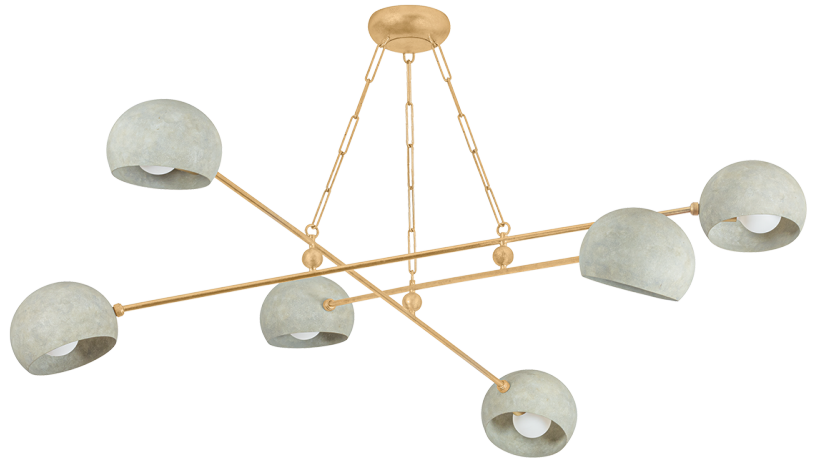

TURNER

3106-VGL/LWP

Inspired by a mobile, this retro chandelier silhouette has been softened by earthy metal finishes and rounded forms. 4 or 6 dome shades are finished in Limewash Plaster, while the slender framework is finished in Vintage Gold Leaf. The entire fixture is supported by jewelry-like decorative chains hanging from a classic canopy.

FINISHES

Vintage Gold Leaf/Limewash Plaster (Vintage Gold Leaf/Limewash Plaster)

Coastal Suitable Finish (EPM): No

DIMENSIONS

Height: 14"

Width/Diameter: 60"

Minimum Height: 22.5"

Maximum Height: 76"

Canopy/Backplate: 6"

Hanging Type: 54" Chain

Product Weight: 15.4lb

Canopy/Backplate Shape: Round

Sloped Ceiling Compatible: No

Living Finish: No

Uplight Only: Yes

Shade

Cord Type: SPT-1 SILVER W/ TINNED GROUND WIRE

Gem Box Required (2"x3"): No

Dark Sky: No

SHIPPING

Carton 1: 57" x 57" x 19"

Carton 1 Weight: 54lb

Shipping Method: Truck Only

Country of Origin: PH