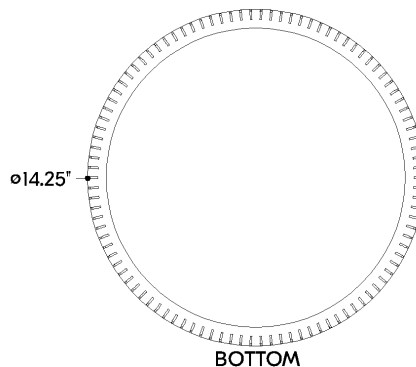

FINISHES

AGED BRASS

DIMENSIONS

Height: 4"

Width/Diameter: 14.25"

Canopy/Backplate: 12"

Product Weight: 6.54lb

Canopy/Backplate Shape: Round

Sloped Ceiling Compatible: No

Living Finish: No

Uplight Only: No

Shade

Shade 1: Glass

Shade 1 Finish: Opal Shiny

Shade 1 Top Width: 12.5"

Shade 1 Height: 2.5"

Gem Box Required (2"x3"): No

Dark Sky: No

CRI: 90

Color Temp.: 3000k

Lumens: 825

Title 24: No

Field Serviceable: No

SHIPPING