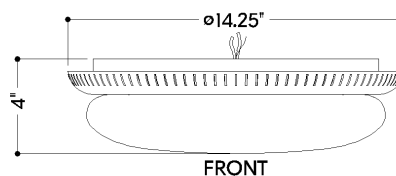

NORTH CASTLE

3114-AGB

A Deco-inspired flush mount positioned directly on the ceiling to provide optimal overhead illumination. The large opal shiny glass shade is accented by an Aged Brass mount with even perforations for added style. Available as a small or large flush mount, North Castle evenly disperses LED light throughout the room.

FINISHES

AGED BRASS

DIMENSIONS

Height: 4"

Width/Diameter: 14.25"

Canopy/Backplate: 12"

Product Weight: 6.54lb

Canopy/Backplate Shape: Round

Sloped Ceiling Compatible: No

Living Finish: No

Uplight Only: No

Shade

Shade 1: Glass

Shade 1 Finish: Opal Shiny

Shade 1 Top Width: 12.5"

Shade 1 Height: 2.5"

ELECTRICAL

Bulb 1

Bulb Included: N/A

Socket: Integrated LED

Max Wattage: 15

Bulb Quantity: 1

Cord Type: B & W TEFLON W/ GROUND WIRE

Dimmer Type: ELV, TRIAC

Gem Box Required (2"x3"): No

Dark Sky: No

CRI: 90

Color Temp.: 3000k

Lumens: 825

Title 24: No

Field Serviceable: No

SHIPPING

Carton 1: 18" x 18" x 9"

Carton 1 Weight: 9lb

Shipping Method: Ground

Country of Origin: CN