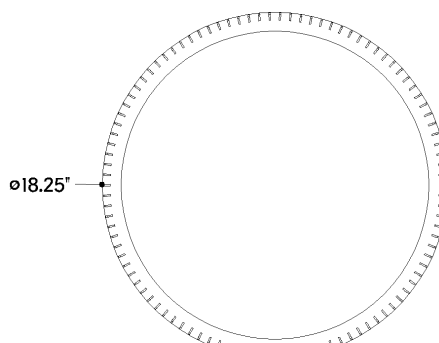

## DIMENSIONS / SPECS

Height: 4"

Width/Diameter: 18.25"

Canopy/Backplate: 16.25"

Product Weight: 10.62lb

Canopy/Backplate Shape: Round

Sloped Ceiling Compatible: No

Living Finish: No

## SHIPPING

Carton 1: 22" x 22" x 14"

Carton 1 Weight: 14lb

Shipping Method: Ground

Country of Origin: CN

FRONT

BOTTOM