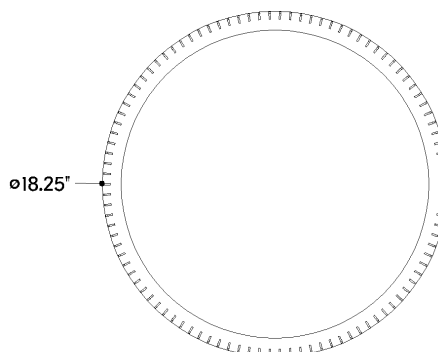

FINISHES

AGED BRASS

DIMENSIONS

Height: 4"

Width/Diameter: 18.25"

Canopy/Backplate: 16.25"

Product Weight: 10.62lb

Canopy/Backplate Shape: Round

Carton 1: 22" x 22" x 14"

Carton 1 Weight: 14lb

Shipping Method: Ground

Country of Origin: CN

FRONT

BOTTOM