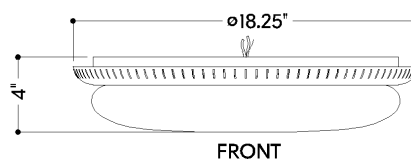

NORTH CASTLE

3118-AGB

A Deco-inspired flush mount positioned directly on the ceiling to provide optimal overhead illumination. The large opal shiny glass shade is accented by an Aged Brass mount with even perforations for added style. Available as a small or large flush mount, North Castle evenly disperses LED light throughout the room.

FINISHES

AGED BRASS

DIMENSIONS

Height: 4"

Width/Diameter: 18.25"

Canopy/Backplate: 16.25"

Product Weight: 10.62lb

Canopy/Backplate Shape: Round

Sloped Ceiling Compatible: No

Living Finish: No

Uplight Only: No

Shade

Shade 1: Glass

Shade 1 Finish: Opal Shiny

Shade 1 Top Width: 16.25"

Shade 1 Height: 2.5"

ELECTRICAL

Bulb 1

Bulb Included: N/A

Socket: Integrated LED

Max Wattage: 20

Bulb Quantity: 1

Cord Type: B & W TEFLON W/ GROUND WIRE

Dimmer Type: ELV, TRIAC

Gem Box Required (2"x3"): No

Dark Sky: No

CRI: 90

Color Temp.: 3000k

Lumens: 975

Title 24: No

Field Serviceable: No