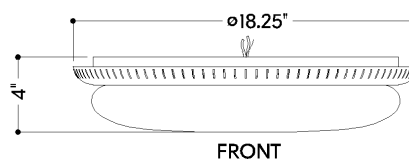

FINISHES

AGED BRASS

DIMENSIONS

Height: 4"

Width/Diameter: 18.25"

Canopy/Backplate: 16.25"

Product Weight: 10.62lb

Canopy/Backplate Shape: Round

Gem Box Required (2"x3"): No

Dark Sky: No

CRI: 90

Color Temp.: 3000k

Lumens: 975

Title 24: No

Field Serviceable: No

SHIPPING

Carton 1: 22" x 22" x 14"

Carton 1 Weight: 14lb

Shipping Method: Ground

Country of Origin: CN

FRONT

BOTTOM