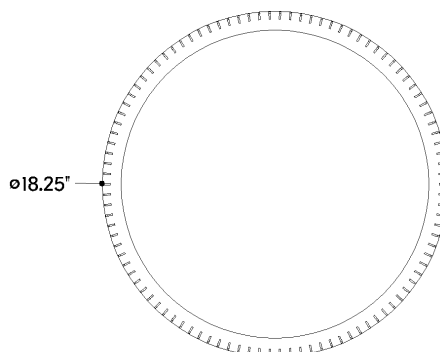

FINISHES

AGED BRASS

DIMENSIONS

Height: 4"

Width/Diameter: 18.25"

Canopy/Backplate: 16.25"

Product Weight: 10.62lb

Canopy/Backplate Shape: Round

BOTTOM

SHIPPING

Carton 1: 22" x 22" x 14"

Carton 1 Weight: 14lb

Shipping Method: Ground

Country of Origin: CN