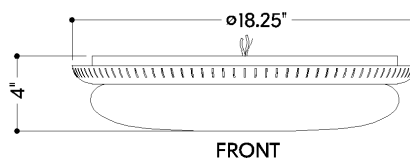

## DIMENSIONS / SPECS

Height: 4"

Width/Diameter: 18.25"

Canopy/Backplate: 16.25"

Product Weight: 10.62lb

Canopy/Backplate Shape: Round

Sloped Ceiling Compatible: No

Living Finish: No

## SHIPPING

Carton 1: 22" x 22" x 14"

Carton 1 Weight: 14lb

Shipping Method: Ground

Country of Origin: CN

FRONT

BOTTOM