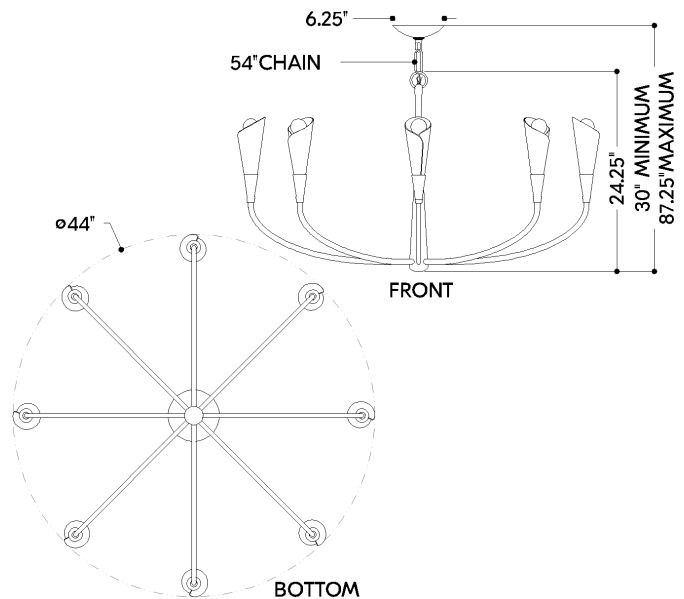

SHIPPING

Carton 1: 47" x 47" x 23"
Carton 1 Weight: 42lb
Shipping Method: Truck Only
Country of Origin: PH

HUDSON VALLEY
LIGHTING GROUP