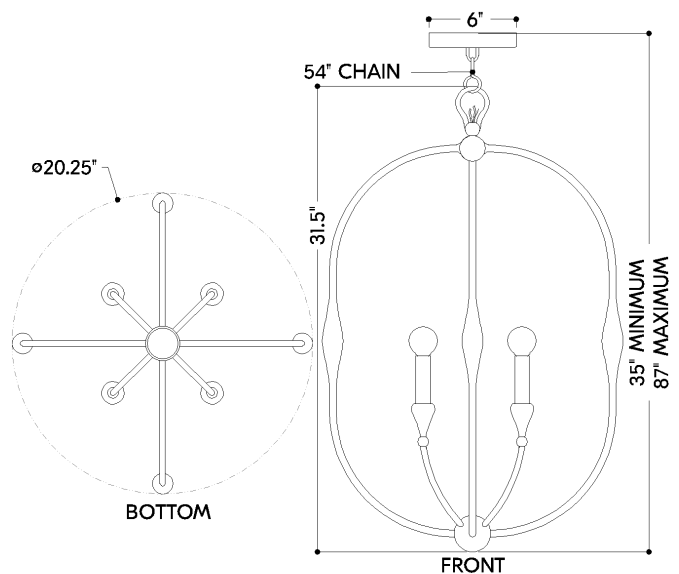

BALTIC

3220-AI

Rooted in French design aesthetics, this chandelier features an oval hanging frame with three or four candle lights, radiating a warm and inviting glow from within. A blend between a lantern and a globe, this design reinterprets a classic silhouette to align with modern preferences for open and airy fixtures. Baltic is available in two sizes and two finishes; Vintage Gold Leaf or Aged Iron.

FINISHES

AGED IRON

DIMENSIONS / SPECS

Height: 66"
Width/Diameter: 66"
Length: 66"
Minimum Height: 66"
Maximum Height: 66"
Canopy/Backplate: 6"
Hanging Type: 108" Premium Composite Cord
Product Weight: 66lb
Extension: 66"
Top to Center: 66"
Canopy/Backplate Shape: Round
Sloped Ceiling Compatible: No
Living Finish: Yes
Uplight Only: Yes
Min Extension: 66"
Max Extension: 66"

ELECTRICAL

Bulb 1

Bulb Included: No
Socket: E12 Candelabra Base
Bulb Type: G16.5
Max Wattage: 8
Bulb Quantity: 4
Wire Length: 500mm
Cord Type: ! New Cord Type
Dimmer Type: Incandescent
Switch Type: ON/OFF STOMP SWITCH
Gem Box Required (2"x3"): Yes
Dark Sky: Yes
CRI: 66
Color Temp.: 66k
Lumens: 66
Title 24: Yes
Field Serviceable: No

Battery

Battery Powered: Yes
Battery Included: Yes
Battery Life: ! New Battery Life !

SHIPPING

Carton 1: 32" x 19" x 19"
Carton 1 Weight: 29lb
Shipping Method: Ground
Country of Origin: PH

HUDSON VALLEY
LIGHTING GROUP