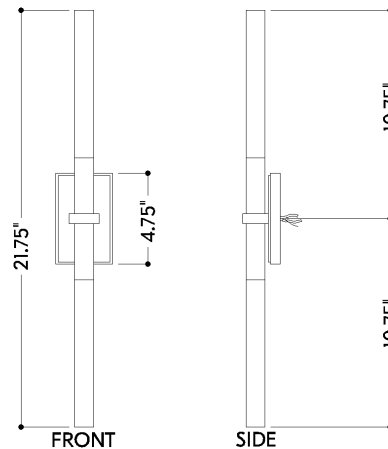

FINISHES

AGED BRASS

DIMENSIONS

Height: 66"
Width/Diameter: 66"
Length: 66"
Minimum Height: 66"
Maximum Height: 66"
Canopy/Backplate: 3"
Hanging Type: 108" Premium Composite Cord
Product Weight: 66lb
Extension: 66"
Top to Center: 66"
Canopy/Backplate Shape: Rectangle
Sloped Ceiling Compatible: No
Living Finish: Yes
Uplight Only: Yes

Shade

Shade 1: Glass
Shade 1 Finish: Cast Seedy
Shade 1 Top Width: 1"
Shade 1 Height: 7.75"

ELECTRICAL

Bulb 1

Bulb Included: N/A
Socket: Integrated LED
Max Wattage: 6
Bulb Quantity: 2
Wire Length: 500mm
Cord Type: ! New Cord Type
Dimmer Type: Incandescent
Switch Type: ON/OFF STOMP SWITCH
Gem Box Required (2"x3"): Yes
Dark Sky: Yes
CRI: 66
Color Temp.: 66k
Lumens: 66
Title 24: Yes
Field Serviceable: No

Battery

Battery Powered: Yes
Battery Included: Yes
Battery Life: ! New Battery Life !

MILLERTON

3222-AGB

SHIPPING

Carton 1: 11" x 11" x 4"

Carton 1 Weight: 4lb

Shipping Method: Ground