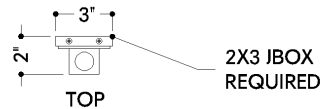

FINISHES

AGED BRASS

DIMENSIONS

Height: 66"
Width/Diameter: 66"
Length: 66"
Minimum Height: 66"
Maximum Height: 66"
Canopy/Backplate: 3"
Hanging Type: 108" Premium Composite Cord
Product Weight: 66lb
Extension: 66"
Top to Center: 66"
Canopy/Backplate Shape: Rectangle
Sloped Ceiling Compatible: No
Living Finish: Yes
Uplight Only: Yes

Shade

Shade 1: Glass
Shade 1 Finish: Cast Seedy
Shade 1 Top Width: 1"
Shade 1 Height: 7.75"

ELECTRICAL

Bulb 1

Bulb Included: N/A
Socket: Integrated LED
Max Wattage: 6
Bulb Quantity: 2
Wire Length: 500mm
Cord Type: ! New Cord Type
Dimmer Type: Incandescent
Switch Type: ON/OFF STOMP SWITCH
Gem Box Required (2"x3"): Yes
Dark Sky: Yes
CRI: 66
Color Temp.: 66k
Lumens: 66
Title 24: Yes
Field Serviceable: No

Battery

Battery Powered: Yes
Battery Included: Yes
Battery Life: ! New Battery Life !

MILLERTON

3222-AGB

SHIPPING

Carton 1: 11" x 11" x 4"

Carton 1 Weight: 4lb

Shipping Method: Ground