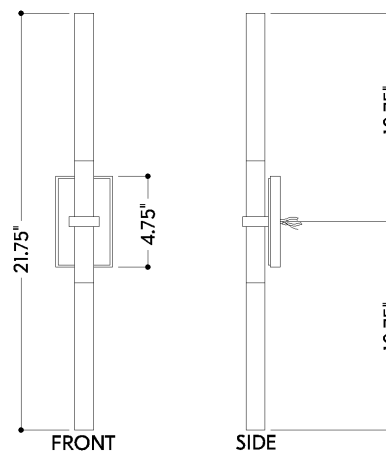

FINISHES

BLACK BRONZE

DIMENSIONS

Height: 66"
Width/Diameter: 66"
Length: 66"
Minimum Height: 66"
Maximum Height: 66"
Canopy/Backplate: 3"
Hanging Type: 108" Premium Composite Cord
Product Weight: 66lb
Extension: 66"
Top to Center: 66"
Canopy/Backplate Shape: Rectangle
Sloped Ceiling Compatible: No
Living Finish: Yes
Uplight Only: Yes

Shade

Shade 1: Glass
Shade 1 Finish: Cast Seedy
Shade 1 Top Width: 1"
Shade 1 Height: 7.75"

ELECTRICAL

Bulb 1

Bulb Included: N/A
Socket: Integrated LED
Max Wattage: 6
Bulb Quantity: 2
Wire Length: 500mm
Cord Type: ! New Cord Type
Dimmer Type: Incandescent
Switch Type: ON/OFF STOMP SWITCH
Gem Box Required (2"x3"): Yes
Dark Sky: Yes
CRI: 66
Color Temp.: 66k
Lumens: 66
Title 24: Yes
Field Serviceable: No

Battery

Battery Powered: Yes
Battery Included: Yes
Battery Life: ! New Battery Life !

MILLERTON

3222-BBR

SHIPPING

Carton 1: 11" x 11" x 4"

Carton 1 Weight: 4lb

Shipping Method: Ground