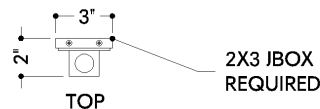

FINISHES

BLACK BRONZE

DIMENSIONS

Height: 66"
Width/Diameter: 66"
Length: 66"
Minimum Height: 66"
Maximum Height: 66"
Canopy/Backplate: 3"
Hanging Type: 108" Premium Composite Cord
Product Weight: 66lb
Extension: 66"
Top to Center: 66"
Canopy/Backplate Shape: Rectangle
Sloped Ceiling Compatible: No
Living Finish: Yes
Uplight Only: Yes

Shade

Shade 1: Glass
Shade 1 Finish: Cast Seedy
Shade 1 Top Width: 1"
Shade 1 Height: 7.75"

ELECTRICAL

Bulb 1

Bulb Included: N/A
Socket: Integrated LED
Max Wattage: 6
Bulb Quantity: 2
Wire Length: 500mm
Cord Type: ! New Cord Type
Dimmer Type: Incandescent
Switch Type: ON/OFF STOMP SWITCH
Gem Box Required (2"x3"): Yes
Dark Sky: Yes
CRI: 66
Color Temp.: 66k
Lumens: 66
Title 24: Yes
Field Serviceable: No

Battery

Battery Powered: Yes
Battery Included: Yes
Battery Life: ! New Battery Life !

MILLERTON

3222-BBR

SHIPPING

Carton 1: 11" x 11" x 4"

Carton 1 Weight: 4lb

Shipping Method: Ground