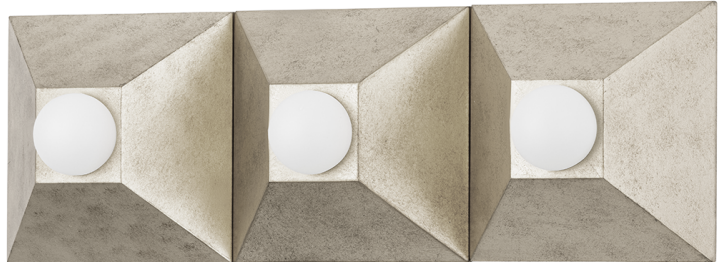

MAX

325-03-SL

Playing with shapes, Max gives simple geometry maximum style. A series of pyramid bases supporting round globe lights come together to form squares and rectangles. The vintage gold or silver leaf finishes add to the design's overall Hollywood glam feeling. Whether in a flush mount, sconce or bath and vanity, Max adds a chic vibe to any space.

FINISHES

SILVER LEAF (SL)

VINTAGE GOLD LEAF (VGL)

Coastal Suitable Finish (EPM): No

DIMENSIONS

Height: 6"

Width/Diameter: 18"

Product Weight: 5lb

Extension: 4.5"

Top to Center: 3"

Canopy/Backplate Shape: Square

Sloped Ceiling Compatible: No

Living Finish: No

Uplight Only: Yes

Shade

Shade 1 Bottom L/W: 0" / 7.25"

Shade 1 Height: 12"

ELECTRICAL

Bulb 1

Bulb Included: No

Socket: E12 Candelabra Base

Bulb Type: G16.5

Max Wattage: 8

Bulb Quantity: 3