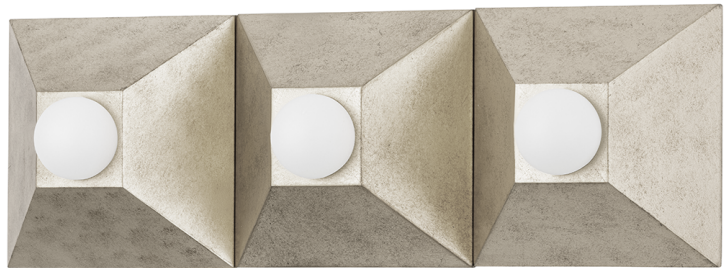

MAX

325-03-SL

Playing with shapes, Max gives simple geometry maximum style. A series of pyramid bases supporting round globe lights come together to form squares and rectangles. The vintage gold or silver leaf finishes add to the design's overall Hollywood glam feeling. Whether in a flush mount, sconce or bath and vanity, Max adds a chic vibe to any space.

FINISHES

SILVER LEAF (SL)
VINTAGE GOLD LEAF (VGL)

DIMENSIONS

Height: 6"

Width/Diameter: 18"

Canopy/Backplate: 0"

Hanging Type:

Product Weight: 5lb

GLASS

Attachment:

Glass 1:

Glass 2:

LAMPING

Bulb 1

Bulb Included: No

Socket: E12 Candelabra Base