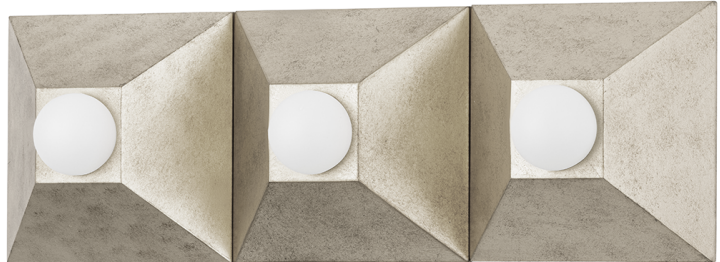

MAX

325-03-SL

Playing with shapes, Max gives simple geometry maximum style. A series of pyramid bases supporting round globe lights come together to form squares and rectangles. The vintage gold or silver leaf finishes add to the design's overall Hollywood glam feeling. Whether in a flush mount, sconce or bath and vanity, Max adds a chic vibe to any space.

FINISHES

SILVER LEAF

Coastal Suitable Finish (EPM): No

DIMENSIONS

Height: 6"

Width/Diameter: 18"

Product Weight: 5lb

Extension: 4.5"

Top to Center: 3"

Canopy/Backplate Shape: Square

Sloped Ceiling Compatible: No

Living Finish: No

Uplight Only: Yes

Shade

Shade 1 Bottom L/W: 0" / 7.25"

Shade 1 Height: 12"