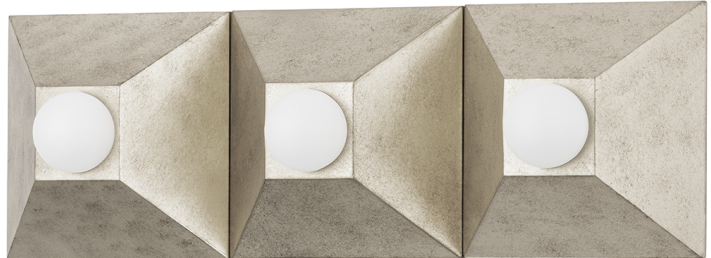

MAX

325-03-SL

Playing with shapes, Max gives simple geometry maximum style. A series of pyramid bases supporting round globe lights come together to form squares and rectangles. The vintage gold or silver leaf finishes add to the design's overall Hollywood glam feeling. Whether in a flush mount, sconce or bath and vanity, Max adds a chic vibe to any space.

FINISHES

SILVER LEAF

DIMENSIONS / SPECS

Height: 6"
Width/Diameter: 18"
Product Weight: 5lb
Extension: 4.5"
Top to Center: 3"
Canopy/Backplate Shape: Square
Sloped Ceiling Compatible: No
Living Finish: No
Uplight Only: Yes

Shade 1 Bottom L/W: 0" / 7.25"
Shade 1 Height: 12"

ELECTRICAL

Bulb 1
Bulb Included: No
Socket: E12 Candelabra Base
Bulb Type: G16.5
Max Wattage: 8
Bulb Quantity: 3
Gem Box Required (2"x3"): No
Dark Sky: No