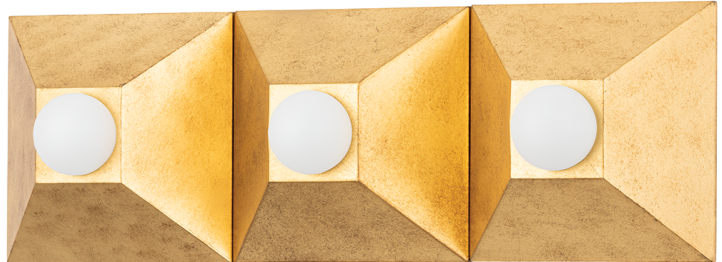

MAX

325-03-VGL

Playing with shapes, Max gives simple geometry maximum style. A series of pyramid bases supporting round globe lights come together to form squares and rectangles. The vintage gold or silver leaf finishes add to the design's overall Hollywood glam feeling. Whether in a flush mount, sconce or bath and vanity, Max adds a chic vibe to any space.

FINISHES

VINTAGE GOLD LEAF

Coastal Suitable Finish (EPM): No

DIMENSIONS

Height: 6"

Width/Diameter: 18"

Product Weight: 5lb

Extension: 4.5"

Top to Center: 3"

Canopy/Backplate Shape: Square

Sloped Ceiling Compatible: No

Living Finish: No

Uplight Only: Yes

Shade

Shade 1 Bottom L/W: 0" / 10.35"

Shade 1 Height: 15"