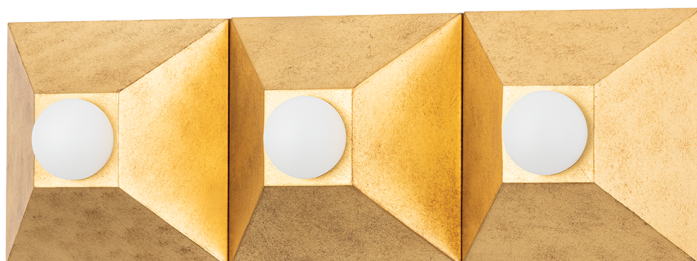

MAX

325-03-VGL

Playing with shapes, Max gives simple geometry maximum style. A series of pyramid bases supporting round globe lights come together to form squares and rectangles. The vintage gold or silver leaf finishes add to the design's overall Hollywood glam feeling. Whether in a flush mount, sconce or bath and vanity, Max adds a chic vibe to any space.

FINISHES

VINTAGE GOLD LEAF

DIMENSIONS / SPECS

Height: 6"

Width/Diameter: 18"

Product Weight: 5lb

Extension: 4.5"

Top to Center: 3"

Canopy/Backplate Shape: Square

Sloped Ceiling Compatible: No

Living Finish: No

Uplight Only: Yes

Shade 1 Bottom L/W: 0" / 10.35"

Shade 1 Height: 15"

ELECTRICAL

Bulb 1

Bulb Included: No

Socket: E12 Candelabra Base

Bulb Type: G16.5

Max Wattage: 8

Bulb Quantity: 3

Gem Box Required (2"x3"): No

Dark Sky: No

SHIPPING