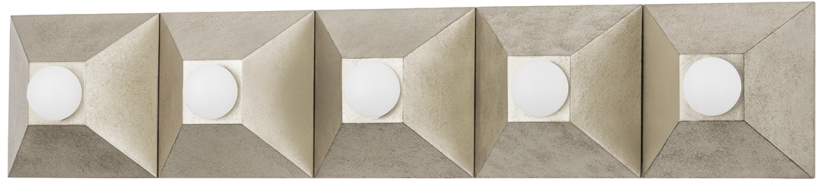

MAX

325-05-SL

Playing with shapes, Max gives simple geometry maximum style. A series of pyramid bases supporting round globe lights come together to form squares and rectangles. The vintage gold or silver leaf finishes add to the design's overall Hollywood glam feeling. Whether in a flush mount, sconce or bath and vanity, Max adds a chic vibe to any space.

FINISHES

SILVER LEAF (SL)

VINTAGE GOLD LEAF (VGL)

Coastal Suitable Finish (EPM): No

DIMENSIONS

Height: 6"

Width/Diameter: 30"

Product Weight: 7lb

Extension: 4.5"

Top to Center: 3"

Canopy/Backplate Shape: Square

Sloped Ceiling Compatible: No

Living Finish: No

Uplight Only: Yes

Shade

Shade 1 Bottom L/W: 0" / 5"

Shade 1 Height: 6.5"

ELECTRICAL

Bulb 1

Bulb Included: No

Socket: E12 Candelabra Base

Bulb Type: G16.5

Max Wattage: 8

Bulb Quantity: 5