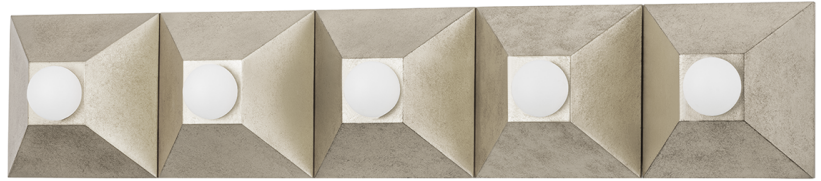

MAX

325-05-SL

Playing with shapes, Max gives simple geometry maximum style. A series of pyramid bases supporting round globe lights come together to form squares and rectangles. The vintage gold or silver leaf finishes add to the design's overall Hollywood glam feeling. Whether in a flush mount, sconce or bath and vanity, Max adds a chic vibe to any space.

FINISHES

SILVER LEAF

Coastal Suitable Finish (EPM): No

DIMENSIONS

Height: 6"

Width/Diameter: 30"

Product Weight: 7lb

Extension: 4.5"

Top to Center: 3"

Canopy/Backplate Shape: Square

Sloped Ceiling Compatible: No

Living Finish: No

Uplight Only: Yes

Shade

Shade 1 Bottom L/W: 0" / 5"

Shade 1 Height: 6.5"