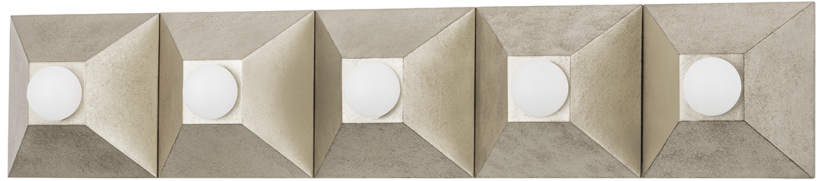

MAX

325-05-SL

Playing with shapes, Max gives simple geometry maximum style. A series of pyramid bases supporting round globe lights come together to form squares and rectangles. The vintage gold or silver leaf finishes add to the design's overall Hollywood glam feeling. Whether in a flush mount, sconce or bath and vanity, Max adds a chic vibe to any space.

FINISHES

SILVER LEAF

DIMENSIONS

Height: 6"
Width/Diameter: 30"
Product Weight: 7lb
Extension: 4.5"
Top to Center: 3"
Canopy/Backplate Shape: Square
Sloped Ceiling Compatible: No
Living Finish: No
Uplight Only: Yes

Shade

Shade 1 Bottom L/W: 0" / 5"
Shade 1 Height: 6.5"

ELECTRICAL

Bulb 1

Bulb Included: No
Socket: E12 Candelabra Base
Bulb Type: G16.5
Max Wattage: 8
Bulb Quantity: 5
Gem Box Required (2"x3"): No
Dark Sky: No