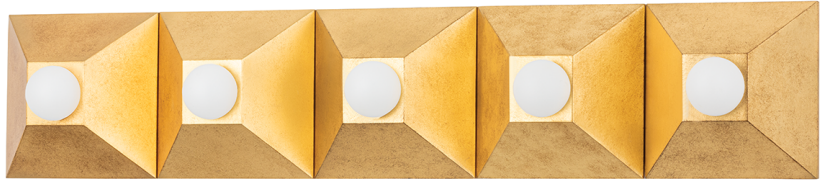

MAX

325-05-VGL

Playing with shapes, Max gives simple geometry maximum style. A series of pyramid bases supporting round globe lights come together to form squares and rectangles. The vintage gold or silver leaf finishes add to the design's overall Hollywood glam feeling. Whether in a flush mount, sconce or bath and vanity, Max adds a chic vibe to any space.

FINISHES

SILVER LEAF (SL)
VINTAGE GOLD LEAF (VGL)

DIMENSIONS

Height: 6"

Width/Diameter: 30"

Canopy/Backplate: 0"

Hanging Type:

Product Weight: 7lb

GLASS

Attachment:

Glass 1:

Glass 2:

LAMPING

Bulb 1

Bulb Included: No

Socket: E12 Candelabra Base