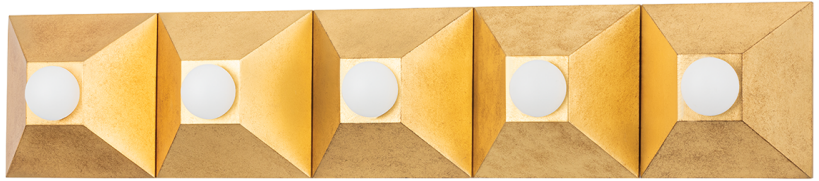

# MAX

325-05-VGL

Playing with shapes, Max gives simple geometry maximum style. A series of pyramid bases supporting round globe lights come together to form squares and rectangles. The vintage gold or silver leaf finishes add to the design's overall Hollywood glam feeling. Whether in a flush mount, sconce or bath and vanity, Max adds a chic vibe to any space.

## DIMENSIONS

Height: 6"

Width/Diameter: 30"

Product Weight: 7lb

Extension: 4.5"

Top to Center: 3"

Canopy/Backplate Shape: Square

Sloped Ceiling Compatible: No

## Shade

Shade 1 Bottom L/W: 0" / 7.5"

Shade 1 Height: 11"