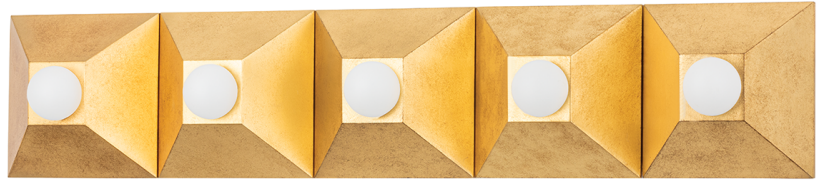

# MAX

325-05-VGL

Playing with shapes, Max gives simple geometry maximum style. A series of pyramid bases supporting round globe lights come together to form squares and rectangles. The vintage gold or silver leaf finishes add to the design's overall Hollywood glam feeling. Whether in a flush mount, sconce or bath and vanity, Max adds a chic vibe to any space.

## FINISHES

VINTAGE GOLD LEAF

## DIMENSIONS

Height: 6"

Width/Diameter: 30"

Product Weight: 7lb

Extension: 4.5"

Top to Center: 3"

Canopy/Backplate Shape: Square

Sloped Ceiling Compatible: No

## Shade

Shade 1 Bottom L/W: 0" / 7.5"

Shade 1 Height: 11"