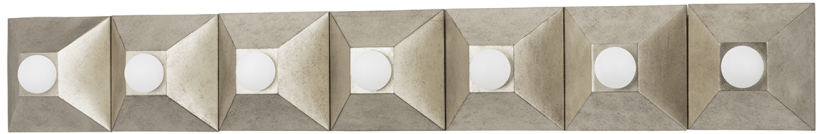

MAX

325-07-SL

Playing with shapes, Max gives simple geometry maximum style. A series of pyramid bases supporting round globe lights come together to form squares and rectangles. The vintage gold or silver leaf finishes add to the design's overall Hollywood glam feeling. Whether in a flush mount, sconce or bath and vanity, Max adds a chic vibe to any space.

FINISHES

SILVER LEAF

Coastal Suitable Finish (EPM): No

DIMENSIONS

Height: 6"

Width/Diameter: 42"

Product Weight: 9lb

Extension: 4.5"

Top to Center: 3"

Canopy/Backplate Shape: Square

Sloped Ceiling Compatible: No

Living Finish: No

Uplight Only: Yes

Shade

Shade 1 Bottom L/W: 0" / 9"

Shade 1 Height: 14.75"