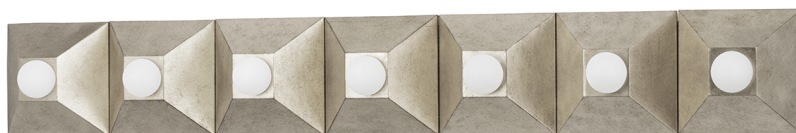

MAX

325-07-SL

Playing with shapes, Max gives simple geometry maximum style. A series of pyramid bases supporting round globe lights come together to form squares and rectangles. The vintage gold or silver leaf finishes add to the design's overall Hollywood glam feeling. Whether in a flush mount, sconce or bath and vanity, Max adds a chic vibe to any space.

Canopy/Backplate Shape: Square

Sloped Ceiling Compatible: No

Living Finish: No

Uplight Only: Yes

Shade 1 Bottom L/W: 0" / 9"

Shade 1 Height: 14.75"

ELECTRICAL

Bulb 1

Bulb Included: No

Socket: E12 Candelabra Base

Bulb Type: G16.5

Max Wattage: 8

Bulb Quantity: 7

Gem Box Required (2"x3"): No

Dark Sky: No

SHIPPING