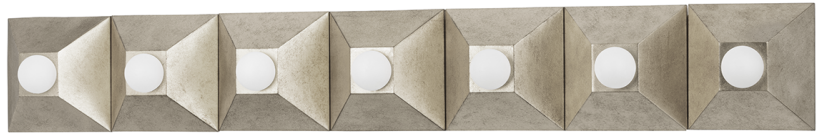

# MAX

325-07-SL

Playing with shapes, Max gives simple geometry maximum style. A series of pyramid bases supporting round globe lights come together to form squares and rectangles. The vintage gold or silver leaf finishes add to the design's overall Hollywood glam feeling. Whether in a flush mount, sconce or bath and vanity, Max adds a chic vibe to any space.

## DIMENSIONS

Height: 6"

Width/Diameter: 42"

Product Weight: 9lb

Extension: 4.5"

Top to Center: 3"

Canopy/Backplate Shape: Square

Sloped Ceiling Compatible: No

## Shade

Shade 1 Bottom L/W: 0" / 9"

Shade 1 Height: 14.75"