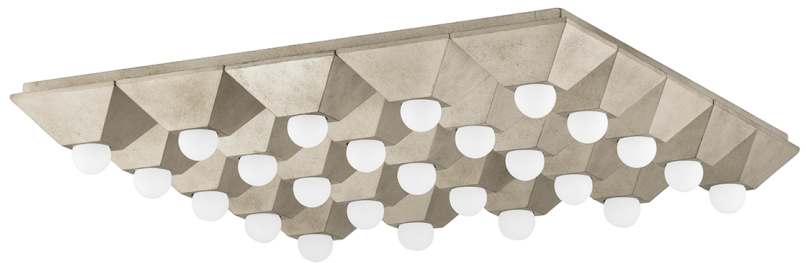

# MAX

325-25-SL

Playing with shapes, Max gives simple geometry maximum style. A series of pyramid bases supporting round globe lights come together to form squares and rectangles. The vintage gold or silver leaf finishes add to the design's overall Hollywood glam feeling. Whether in a flush mount, sconce or bath and vanity, Max adds a chic vibe to any space.

## FINISHES

SILVER LEAF (SL)  
VINTAGE GOLD LEAF (VGL)

## DIMENSIONS

Height: 4.5"  
Width/Diameter: 30.25"  
Length: 30.25"  
Canopy/Backplate: 0"  
Hanging Type:  
Product Weight: 14lb

## GLASS

Attachment:  
Glass 1:  
Glass 2: