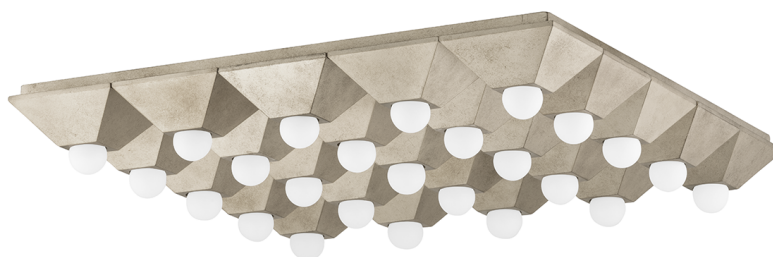

MAX

325-25-SL

Playing with shapes, Max gives simple geometry maximum style. A series of pyramid bases supporting round globe lights come together to form squares and rectangles. The vintage gold or silver leaf finishes add to the design's overall Hollywood glam feeling. Whether in a flush mount, sconce or bath and vanity, Max adds a chic vibe to any space.

FINISHES

SILVER LEAF

DIMENSIONS / SPECS

Height: 4.5"
Width/Diameter: 30.25"
Length: 30.25"
Product Weight: 14lb
Top to Center: 3"
Canopy/Backplate Shape: Square
Sloped Ceiling Compatible: No
Living Finish: No
Uplight Only: No

Shade 1 Bottom L/W: 0" / 12"
Shade 1 Height: 7"

ELECTRICAL

Bulb 1

Bulb Included: No
Socket: E12 Candelabra Base
Bulb Type: G16.5
Max Wattage: 8
Bulb Quantity: 25
Gem Box Required (2"x3"): No
Dark Sky: No

SHIPPING

Carton 1: 34" x 34" x 7"
Carton 1 Weight: 25lb
Shipping Method: Ground
Country of Origin: PH