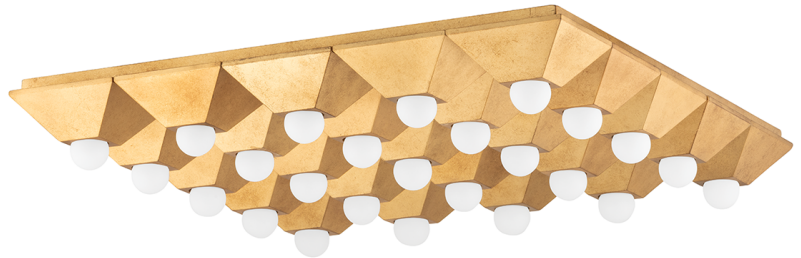

MAX

325-25-VGL

Playing with shapes, Max gives simple geometry maximum style. A series of pyramid bases supporting round globe lights come together to form squares and rectangles. The vintage gold or silver leaf finishes add to the design's overall Hollywood glam feeling. Whether in a flush mount, sconce or bath and vanity, Max adds a chic vibe to any space.

FINISHES

VINTAGE GOLD LEAF

Coastal Suitable Finish (EPM): No

DIMENSIONS

Height: 4.5"

Width/Diameter: 30.25"

Length: 30.25"

Product Weight: 14lb

Top to Center: 3"

Canopy/Backplate Shape: Square

Sloped Ceiling Compatible: No

Living Finish: No

Uplight Only: No

Shade

Shade 1 Bottom L/W: 0" / 3.125"

Shade 1 Height: 11"