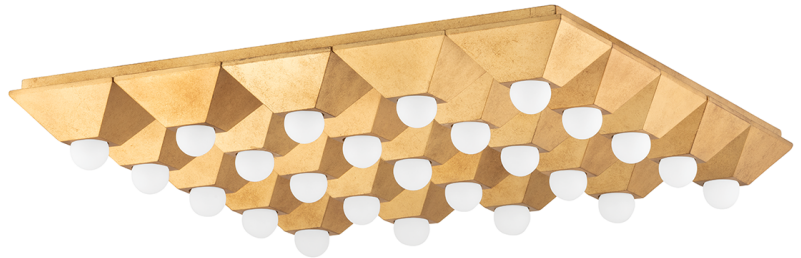

MAX

325-25-VGL

Playing with shapes, Max gives simple geometry maximum style. A series of pyramid bases supporting round globe lights come together to form squares and rectangles. The vintage gold or silver leaf finishes add to the design's overall Hollywood glam feeling. Whether in a flush mount, sconce or bath and vanity, Max adds a chic vibe to any space.

FINISHES

SILVER LEAF (SL)

VINTAGE GOLD LEAF (VGL)

Coastal Suitable Finish (EPM): No

DIMENSIONS

Height: 4.5"

Width/Diameter: 30.25"

Length: 30.25"

Product Weight: 14lb

Top to Center: 3"

Canopy/Backplate Shape: Square

Sloped Ceiling Compatible: No

Living Finish: No

Uplight Only: No

Shade

Shade 1 Bottom L/W: 0" / 3.125"

Shade 1 Height: 11"

ELECTRICAL

Bulb 1

Bulb Included: No

Socket: E12 Candelabra Base

Bulb Type: G16.5

Max Wattage: 8

Bulb Quantity: 25