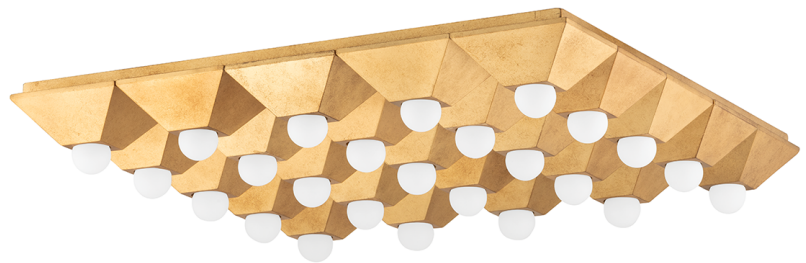

# MAX

325-25-VGL

Playing with shapes, Max gives simple geometry maximum style. A series of pyramid bases supporting round globe lights come together to form squares and rectangles. The vintage gold or silver leaf finishes add to the design's overall Hollywood glam feeling. Whether in a flush mount, sconce or bath and vanity, Max adds a chic vibe to any space.

## FINISHES

SILVER LEAF (SL)  
VINTAGE GOLD LEAF (VGL)

## DIMENSIONS

Height: 4.5"  
Width/Diameter: 30.25"  
Length: 30.25"  
Canopy/Backplate: 0"  
Hanging Type:  
Product Weight: 14lb

## GLASS

Attachment:  
Glass 1:  
Glass 2: