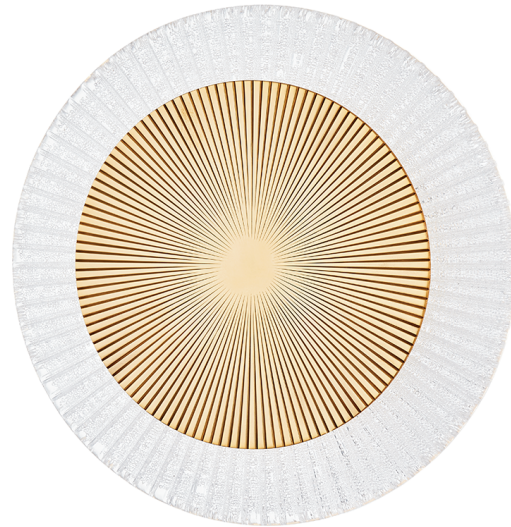

TOPAZ

328-12-VPB

Simply put, Topaz is simply stunning. Rippled disks of polished brass or nickel rest on larger disks of piastra ice glass. Light fills the piastra glass shade and cascades down to reflect off the etched metalwork; the effect is absolutely dazzling.

FINISHES

VINTAGE POLISHED BRASS

DIMENSIONS / SPECS

Height: 12"
Width/Diameter: 12"
Canopy/Backplate: 6.25"
Product Weight: 14lb
Extension: 3"
Canopy/Backplate Shape: Round
Sloped Ceiling Compatible: No
Living Finish: No
Uplight Only: No

Shade 1: Glass
Shade 1 Top Width: 12"
Shade 1 Bottom L/W: 0" / 5"
Shade 1 Height: 9.25"

ELECTRICAL

Bulb 1
Bulb Included: N/A
Socket: Integrated LED
Max Wattage: 10
Bulb Quantity: 1
Dimmer Type: ELV, TRIAC
Gem Box Required (2"x3"): No
Dark Sky: No
CRI: 90
Color Temp.: 2700k
Lumens: 650
Title 24: No
Field Serviceable: No