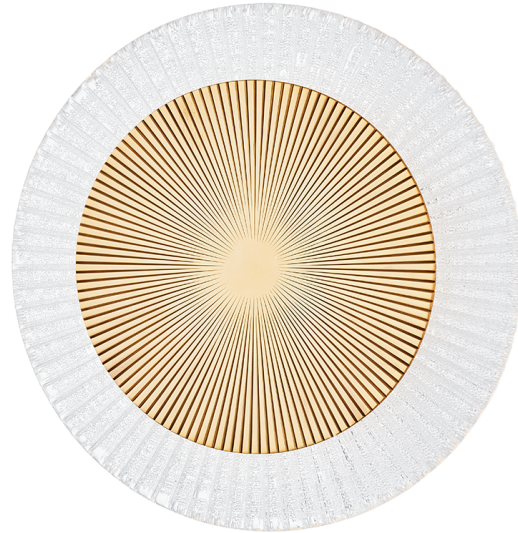

TOPAZ

328-12-VPB

Simply put, Topaz is simply stunning. Rippled disks of polished brass or nickel rest on larger disks of piastra ice glass. Light fills the piastra glass shade and cascades down to reflect off the etched metalwork; the effect is absolutely dazzling.

FINISHES

VINTAGE POLISHED BRASS

DIMENSIONS

Height: 12"
Width/Diameter: 12"
Canopy/Backplate: 6.25"
Product Weight: 14lb
Extension: 3"
Canopy/Backplate Shape: Round
Sloped Ceiling Compatible: No
Living Finish: No
Uplight Only: No

Shade

Shade 1: Glass
Shade 1 Top Width: 12"
Shade 1 Bottom L/W: 0" / 5"
Shade 1 Height: 9.25"

ELECTRICAL

Bulb 1

Bulb Included: N/A
Socket: Integrated LED
Max Wattage: 10
Bulb Quantity: 1
Dimmer Type: ELV, TRIAC
Gem Box Required (2"x3"): No
Dark Sky: No
CRI: 90
Color Temp.: 2700k
Lumens: 650
Title 24: No
Field Serviceable: No