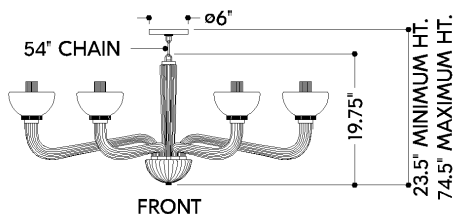

FINISHES

AGED BRASS

DIMENSIONS

Height: 66"
Width/Diameter: 66"
Length: 66"
Minimum Height: 66"
Maximum Height: 66"
Canopy/Backplate: 6"
Hanging Type: 108" Premium Composite Cord
Product Weight: 66lb
Extension: 66"
Top to Center: 66"
Canopy/Backplate Shape: Round
Sloped Ceiling Compatible: No
Living Finish: Yes
Uplight Only: Yes

Shade

Shade 1: Glass
Shade 1 Finish: Cloud
Shade 1 Top Width: 7"
Shade 1 Bottom L/W: 0" / 2.75"
Shade 1 Height: 4"
Shade 2: Glass
Shade 2 Finish: Light Bronze
Shade 2 Top Width: 1.75"
Shade 2 Height: 5.5"

ELECTRICAL

Bulb 1

Bulb Included: No
Socket: E12 Candelabra Base
Bulb Type: T8-3.5
Max Wattage: 10
Bulb Quantity: 6
Wire Length: 500mm
Cord Type: ! New Cord Type
Dimmer Type: Incandescent
Switch Type: ON/OFF STOMP SWITCH
Gem Box Required (2"x3"): Yes
Dark Sky: Yes
CRI: 66
Color Temp.: 66k
Lumens: 66
Title 24: Yes
Field Serviceable: No