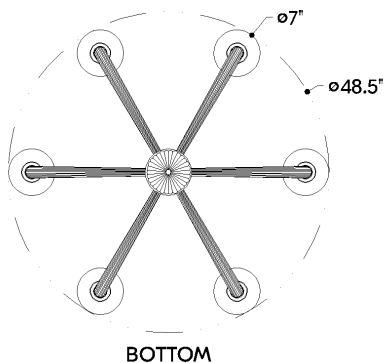

FINISHES

AGED BRASS

DIMENSIONS

Height: 66"
Width/Diameter: 66"
Length: 66"
Minimum Height: 66"
Maximum Height: 66"
Canopy/Backplate: 6"
Hanging Type: 108" Premium Composite Cord
Product Weight: 66lb
Extension: 66"
Top to Center: 66"
Canopy/Backplate Shape: Round
Sloped Ceiling Compatible: No
Living Finish: Yes
Uplight Only: Yes

Shade

Shade 1: Glass
Shade 1 Finish: Cloud
Shade 1 Top Width: 7"
Shade 1 Bottom L/W: 0" / 2.75"
Shade 1 Height: 4"
Shade 2: Glass
Shade 2 Finish: Light Bronze
Shade 2 Top Width: 1.75"
Shade 2 Height: 5.5"

ELECTRICAL

Bulb 1

Bulb Included: No
Socket: E12 Candelabra Base
Bulb Type: T8-3.5
Max Wattage: 10
Bulb Quantity: 6
Wire Length: 500mm
Cord Type: ! New Cord Type
Dimmer Type: Incandescent
Switch Type: ON/OFF STOMP SWITCH
Gem Box Required (2"x3"): Yes
Dark Sky: Yes
CRI: 66
Color Temp.: 66k
Lumens: 66
Title 24: Yes
Field Serviceable: No