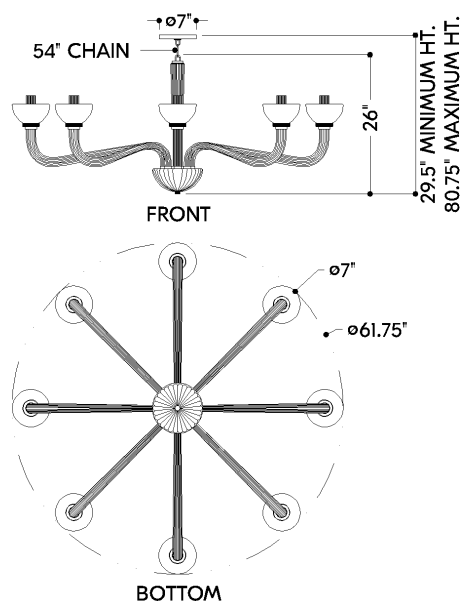

3308-AGB

Vintage-inspired shaping, layered glass, and sophisticated finishes elevate the surprising silhouettes of the St. Lawrence family. Offering contemporary interpretations of classic motifs, the fluted champagne glass branches extend into upturned bowl-shaped opal seeded glass shades. Sleek Aged Brass metalwork complements the retro forms. St. Lawrence is available as a 1-light sconce or 6 or 8-light chandelier.

FINISHES

AGED BRASS

DIMENSIONS / SPECS

Height: 66"
Width/Diameter: 66"
Length: 66"
Minimum Height: 66"
Maximum Height: 66"
Canopy/Backplate: 7"
Hanging Type: 108" Premium Composite Cord
Product Weight: 66lb
Extension: 66"
Top to Center: 66"
Canopy/Backplate Shape: Round
Sloped Ceiling Compatible: No
Living Finish: Yes
Uplight Only: Yes
Min Extension: 66"
Max Extension: 66"

Shade 1: Glass
Shade 1 Finish: Cloud
Shade 1 Top Width: 7"
Shade 1 Bottom L/W: 0" / 2.75"
Shade 1 Height: 4"
Shade 2: Glass
Shade 2 Finish: Light Bronze
Shade 2 Top Width: 1.75"
Shade 2 Height: 5.5"

ELECTRICAL

Bulb 1
Bulb Included: No
Socket: E12 Candelabra Base
Bulb Type: T8-3.5
Max Wattage: 10
Bulb Quantity: 8
Wire Length: 500mm
Cord Type: ! New Cord Type
Dimmer Type: Incandescent
Switch Type: ON/OFF STOMP SWITCH
Gem Box Required (2"x3"): Yes
Dark Sky: Yes
CRI: 66
Color Temp.: 66k
Lumens: 66
Title 24: Yes
Field Serviceable: No

Battery

Battery Powered: Yes
Battery Included: Yes
Battery Life: ! New Battery Life !