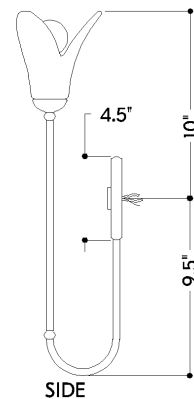

MONTCLAIR

3341-VGL

In tribute to the beauty of nature, white Bianca glass shades resembling flowers bloom upwards, supported by slender Vintage Gold Leaf arms. With an opaque quality, the shades soften the bulbs within, creating a gentle diffusion of light. Like fine jewelry, delicately inlaid gold beads embellish the arms of this fixture, further enhancing the romantic quality. Rooted in Art Deco design, Montclair is available as a wall sconce or chandelier in two sizes.

*Due to the one-of-a-kind nature of the medium, exact colors and patterns may vary slightly from the image shown.

FINISHES

VINTAGE GOLD LEAF

DIMENSIONS

Height: 66"
Width/Diameter: 66"
Length: 66"
Minimum Height: 66"
Maximum Height: 66"
Canopy/Backplate: 4.75"
Hanging Type: 108" Premium Composite Cord
Product Weight: 66lb
Extension: 66"
Top to Center: 66"
Canopy/Backplate Shape: Round
Sloped Ceiling Compatible: No
Living Finish: Yes
Uplight Only: Yes

Shade

Shade 1: Cast Glass
Shade 1 Top Width: 5.5"
Shade 1 Bottom L/W: 0" / 2"
Shade 1 Height: 4.75"

ELECTRICAL

Bulb 1

Bulb Included: No
Socket: E12 Candelabra Base
Bulb Type: G16.5
Max Wattage: 8
Bulb Quantity: 1
Wire Length: 500mm
Cord Type: ! New Cord Type
Dimmer Type: Incandescent
Switch Type: ON/OFF STOMP SWITCH
Gem Box Required (2"x3"): Yes
Dark Sky: Yes
CRI: 66
Color Temp.: 66k
Lumens: 66
Title 24: Yes
Field Serviceable: No