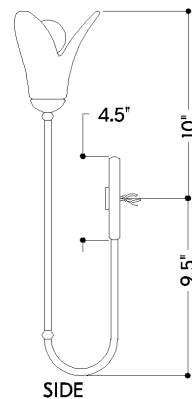

*Due to the one-of-a-kind nature of the medium, exact colors and patterns may vary slightly from the image shown.

FINISHES

VINTAGE GOLD LEAF

DIMENSIONS

Height: 66"
Width/Diameter: 66"
Length: 66"
Minimum Height: 66"
Maximum Height: 66"
Canopy/Backplate: 4.75"
Hanging Type: 108" Premium Composite Cord
Product Weight: 66lb
Extension: 66"
Top to Center: 66"
Canopy/Backplate Shape: Round
Sloped Ceiling Compatible: No
Living Finish: Yes
Uplight Only: Yes

Shade

Shade 1: Cast Glass
Shade 1 Top Width: 5.5"
Shade 1 Bottom L/W: 0" / 2"
Shade 1 Height: 4.75"

ELECTRICAL

Bulb 1

Bulb Included: No
Socket: E12 Candelabra Base
Bulb Type: G16.5
Max Wattage: 8
Bulb Quantity: 1
Wire Length: 500mm
Cord Type: ! New Cord Type
Dimmer Type: Incandescent
Switch Type: ON/OFF STOMP SWITCH
Gem Box Required (2"x3"): Yes
Dark Sky: Yes
CRI: 66
Color Temp.: 66k
Lumens: 66
Title 24: Yes
Field Serviceable: No

MONTCLAIR

3341-VGL

Battery

Battery Powered: Yes

Battery Included: Yes

Battery Life: ! New Battery Life !

SHIPPING

Carton 1: 26" x 8" x 9"