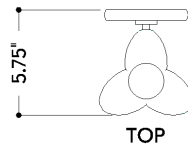

MONTCLAIR

3341-VGL

In tribute to the beauty of nature, white Bianca glass shades resembling flowers bloom upwards, supported by slender Vintage Gold Leaf arms. With an opaque quality, the shades soften the bulbs within, creating a gentle diffusion of light. Like fine jewelry, delicately inlaid gold beads embellish the arms of this fixture, further enhancing the romantic quality. Rooted in Art Deco design, Montclair is available as a wall sconce or chandelier in two sizes.

*Due to the one-of-a-kind nature of the medium, exact colors and patterns may vary slightly from the image shown.

FINISHES

VINTAGE GOLD LEAF

DIMENSIONS

Height: 66"
Width/Diameter: 66"
Length: 66"
Minimum Height: 66"
Maximum Height: 66"
Canopy/Backplate: 4.75"
Hanging Type: 108" Premium Composite Cord
Product Weight: 66lb
Extension: 66"
Top to Center: 66"
Canopy/Backplate Shape: Round
Sloped Ceiling Compatible: No
Living Finish: Yes
Uplight Only: Yes

Shade

Shade 1: Cast Glass
Shade 1 Top Width: 5.5"
Shade 1 Bottom L/W: 0" / 2"
Shade 1 Height: 4.75"

ELECTRICAL

Bulb 1

Bulb Included: No
Socket: E12 Candelabra Base
Bulb Type: G16.5
Max Wattage: 8
Bulb Quantity: 1
Wire Length: 500mm
Cord Type: ! New Cord Type
Dimmer Type: Incandescent
Switch Type: ON/OFF STOMP SWITCH
Gem Box Required (2"x3"): Yes
Dark Sky: Yes
CRI: 66
Color Temp.: 66k
Lumens: 66
Title 24: Yes
Field Serviceable: No