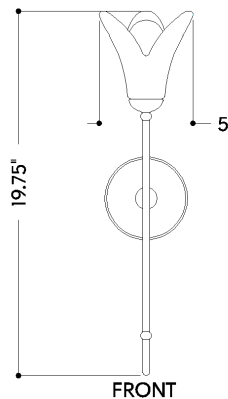

MONTCLAIR

3341-VGL

In tribute to the beauty of nature, white Bianca glass shades resembling flowers bloom upwards, supported by slender Vintage Gold Leaf arms. With an opaque quality, the shades soften the bulbs within, creating a gentle diffusion of light. Like fine jewelry, delicately inlaid gold beads embellish the arms of this fixture, further enhancing the romantic quality. Rooted in Art Deco design, Montclair is available as a wall sconce or chandelier in two sizes.

*Due to the one-of-a-kind nature of the medium, exact colors and patterns may vary slightly from the image shown.

FINISHES

VINTAGE GOLD LEAF

DIMENSIONS

Height: 66"
Width/Diameter: 66"
Length: 66"
Minimum Height: 66"
Maximum Height: 66"
Canopy/Backplate: 4.75"
Hanging Type: 108" Premium Composite Cord
Product Weight: 66lb
Extension: 66"
Top to Center: 66"
Canopy/Backplate Shape: Round
Sloped Ceiling Compatible: No
Living Finish: Yes
Uplight Only: Yes

Shade

Shade 1: Cast Glass
Shade 1 Top Width: 5.5"
Shade 1 Bottom L/W: 0" / 2"
Shade 1 Height: 4.75"

ELECTRICAL

Bulb 1

Bulb Included: No
Socket: E12 Candelabra Base
Bulb Type: G16.5
Max Wattage: 8
Bulb Quantity: 1
Wire Length: 500mm
Cord Type: ! New Cord Type
Dimmer Type: Incandescent
Switch Type: ON/OFF STOMP SWITCH
Gem Box Required (2"x3"): Yes
Dark Sky: Yes
CRI: 66
Color Temp.: 66k
Lumens: 66
Title 24: Yes
Field Serviceable: No