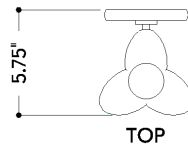

*Due to the one-of-a-kind nature of the medium, exact colors and patterns may vary slightly from the image shown.

FINISHES

VINTAGE GOLD LEAF

DIMENSIONS

Height: 66"
Width/Diameter: 66"
Length: 66"
Minimum Height: 66"
Maximum Height: 66"
Canopy/Backplate: 4.75"
Hanging Type: 108" Premium Composite Cord
Product Weight: 66lb
Extension: 66"
Top to Center: 66"
Canopy/Backplate Shape: Round
Sloped Ceiling Compatible: No
Living Finish: Yes
Uplight Only: Yes

Shade

Shade 1: Cast Glass
Shade 1 Top Width: 5.5"
Shade 1 Bottom L/W: 0" / 2"
Shade 1 Height: 4.75"

ELECTRICAL

Bulb 1

Bulb Included: No
Socket: E12 Candelabra Base
Bulb Type: G16.5
Max Wattage: 8
Bulb Quantity: 1
Wire Length: 500mm
Cord Type: ! New Cord Type
Dimmer Type: Incandescent
Switch Type: ON/OFF STOMP SWITCH
Gem Box Required (2"x3"): Yes
Dark Sky: Yes
CRI: 66
Color Temp.: 66k
Lumens: 66
Title 24: Yes
Field Serviceable: No

MONTCLAIR

3341-VGL

Battery

Battery Powered: Yes

Battery Included: Yes

Battery Life: ! New Battery Life !

SHIPPING

Carton 1: 26" x 8" x 9"