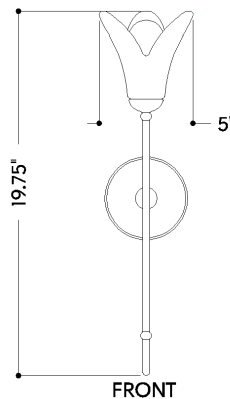

*Due to the one-of-a-kind nature of the medium, exact colors and patterns may vary slightly from the image shown.

FINISHES

VINTAGE GOLD LEAF

DIMENSIONS

Height: 66"
Width/Diameter: 66"
Length: 66"
Minimum Height: 66"
Maximum Height: 66"
Canopy/Backplate: 4.75"
Hanging Type: 108" Premium Composite Cord
Product Weight: 66lb
Extension: 66"
Top to Center: 66"
Canopy/Backplate Shape: Round
Sloped Ceiling Compatible: No
Living Finish: Yes
Uplight Only: Yes

Shade

Shade 1: Cast Glass
Shade 1 Top Width: 5.5"
Shade 1 Bottom L/W: 0" / 2"
Shade 1 Height: 4.75"

ELECTRICAL

Bulb 1

Bulb Included: No
Socket: E12 Candelabra Base
Bulb Type: G16.5
Max Wattage: 8
Bulb Quantity: 1
Wire Length: 500mm
Cord Type: ! New Cord Type
Dimmer Type: Incandescent
Switch Type: ON/OFF STOMP SWITCH
Gem Box Required (2"x3"): Yes
Dark Sky: Yes
CRI: 66
Color Temp.: 66k
Lumens: 66
Title 24: Yes
Field Serviceable: No

MONTCLAIR

3341-VGL

Battery

Battery Powered: Yes

Battery Included: Yes

Battery Life: ! New Battery Life !

SHIPPING

Carton 1: 26" x 8" x 9"