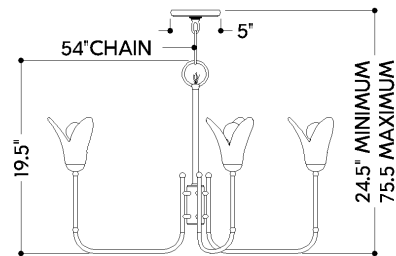

MONTCLAIR

3345-VGL

In tribute to the beauty of nature, white Bianca glass shades resembling flowers bloom upwards, supported by slender Vintage Gold Leaf arms. With an opaque quality, the shades soften the bulbs within, creating a gentle diffusion of light. Like fine jewelry, delicately inlaid gold beads embellish the arms of this fixture, further enhancing the romantic quality. Rooted in Art Deco design, Montclair is available as a wall sconce or chandelier in two sizes.

*Due to the one-of-a-kind nature of the medium, exact colors and patterns may vary slightly from the image shown.

FINISHES

VINTAGE GOLD LEAF

DIMENSIONS

Height: 66"
Width/Diameter: 66"
Length: 66"
Minimum Height: 66"
Maximum Height: 66"
Canopy/Backplate: 5"
Hanging Type: 108" Premium Composite Cord
Product Weight: 66lb
Extension: 66"
Top to Center: 66"
Canopy/Backplate Shape: Round
Sloped Ceiling Compatible: No
Living Finish: Yes
Uplight Only: Yes

Shade

Shade 1: Cast Glass
Shade 1 Top Width: 5.5"
Shade 1 Bottom L/W: 0" / 2"
Shade 1 Height: 4.75"

ELECTRICAL

Bulb 1

Bulb Included: No
Socket: E12 Candelabra Base
Bulb Type: G16.5
Max Wattage: 8
Bulb Quantity: 5
Wire Length: 500mm
Cord Type: ! New Cord Type
Dimmer Type: Incandescent
Switch Type: ON/OFF STOMP SWITCH
Gem Box Required (2"x3"): Yes
Dark Sky: Yes

CRI: 66
Color Temp.: 66k
Lumens: 66
Title 24: Yes
Field Serviceable: No

HUDSON VALLEY
LIGHTING GROUP

| hvlgroup.com | 1.800.814.3993