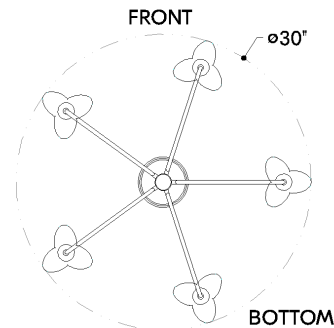

MONTCLAIR

3345-VGL

In tribute to the beauty of nature, white Bianca glass shades resembling flowers bloom upwards, supported by slender Vintage Gold Leaf arms. With an opaque quality, the shades soften the bulbs within, creating a gentle diffusion of light. Like fine jewelry, delicately inlaid gold beads embellish the arms of this fixture, further enhancing the romantic quality. Rooted in Art Deco design, Montclair is available as a wall sconce or chandelier in two sizes.

*Due to the one-of-a-kind nature of the medium, exact colors and patterns may vary slightly from the image shown.

FINISHES

VINTAGE GOLD LEAF

DIMENSIONS

Height: 66"
Width/Diameter: 66"
Length: 66"
Minimum Height: 66"
Maximum Height: 66"
Canopy/Backplate: 5"
Hanging Type: 108" Premium Composite Cord
Product Weight: 66lb
Extension: 66"
Top to Center: 66"
Canopy/Backplate Shape: Round
Sloped Ceiling Compatible: No
Living Finish: Yes
Uplight Only: Yes

Shade

Shade 1: Cast Glass
Shade 1 Top Width: 5.5"
Shade 1 Bottom L/W: 0" / 2"
Shade 1 Height: 4.75"

ELECTRICAL

Bulb 1

Bulb Included: No
Socket: E12 Candelabra Base
Bulb Type: G16.5
Max Wattage: 8
Bulb Quantity: 5
Wire Length: 500mm
Cord Type: ! New Cord Type
Dimmer Type: Incandescent
Switch Type: ON/OFF STOMP SWITCH
Gem Box Required (2"x3"): Yes
Dark Sky: Yes
CRI: 66
Color Temp.: 66k
Lumens: 66
Title 24: Yes
Field Serviceable: No