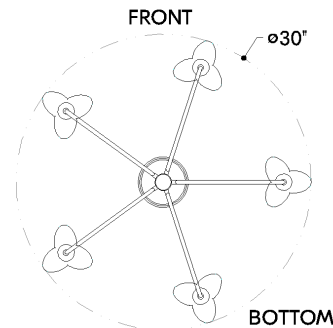

MONTCLAIR

3345-VGL

In tribute to the beauty of nature, white Bianca glass shades resembling flowers bloom upwards, supported by slender Vintage Gold Leaf arms. With an opaque quality, the shades soften the bulbs within, creating a gentle diffusion of light. Like fine jewelry, delicately inlaid gold beads embellish the arms of this fixture, further enhancing the romantic quality. Rooted in Art Deco design, Montclair is available as a wall sconce or chandelier in two sizes.

*Due to the one-of-a-kind nature of the medium, exact colors and patterns may vary slightly from the image shown.

FINISHES

VINTAGE GOLD LEAF

DIMENSIONS

Height: 66"
Width/Diameter: 66"
Length: 66"
Minimum Height: 66"
Maximum Height: 66"
Canopy/Backplate: 5"
Hanging Type: 108" Premium Composite Cord
Product Weight: 66lb
Extension: 66"
Top to Center: 66"
Canopy/Backplate Shape: Round
Sloped Ceiling Compatible: No
Living Finish: Yes
Uplight Only: Yes

Shade

Shade 1: Cast Glass
Shade 1 Top Width: 5.5"
Shade 1 Bottom L/W: 0" / 2"
Shade 1 Height: 4.75"

ELECTRICAL

Bulb 1

Bulb Included: No
Socket: E12 Candelabra Base
Bulb Type: G16.5
Max Wattage: 8
Bulb Quantity: 5
Wire Length: 500mm
Cord Type: ! New Cord Type
Dimmer Type: Incandescent
Switch Type: ON/OFF STOMP SWITCH
Gem Box Required (2"x3"): Yes
Dark Sky: Yes

CRI: 66
Color Temp.: 66k
Lumens: 66
Title 24: Yes
Field Serviceable: No

HUDSON VALLEY
LIGHTING GROUP

| hvlgroup.com | 1.800.814.3993