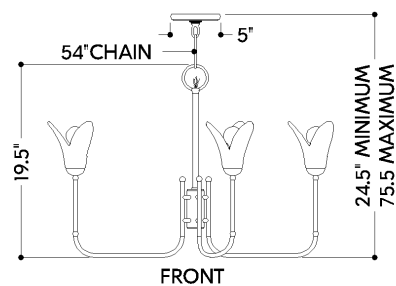

*Due to the one-of-a-kind nature of the medium, exact colors and patterns may vary slightly from the image shown.

FINISHES

VINTAGE GOLD LEAF

DIMENSIONS / SPECS

Height: 66"
Width/Diameter: 66"
Length: 66"
Minimum Height: 66"
Maximum Height: 66"
Canopy/Backplate: 5"
Hanging Type: 108" Premium Composite Cord
Product Weight: 66lb
Extension: 66"
Top to Center: 66"
Canopy/Backplate Shape: Round
Sloped Ceiling Compatible: No
Living Finish: Yes
Uplight Only: Yes
Min Extension: 66"
Max Extension: 66"

Shade 1: Cast Glass
Shade 1 Top Width: 5.5"
Shade 1 Bottom L/W: 0" / 2"
Shade 1 Height: 4.75"

ELECTRICAL

Bulb 1

Bulb Included: No
Socket: E12 Candelabra Base
Bulb Type: G16.5
Max Wattage: 8
Bulb Quantity: 5
Wire Length: 500mm
Cord Type: ! New Cord Type
Dimmer Type: Incandescent
Switch Type: ON/OFF STOMP SWITCH
Gem Box Required (2"x3"): Yes
Dark Sky: Yes
CRI: 66
Color Temp.: 66k
Lumens: 66
Title 24: Yes
Field Serviceable: No

Battery

Battery Powered: Yes
Battery Included: Yes
Battery Life: ! New Battery Life !

HUDSON VALLEY
LIGHTING GROUP

MONTCLAIR

3345-VGL

SHIPPING

Carton 1: 32" x 30" x 16"

Carton 1 Weight: 29lb