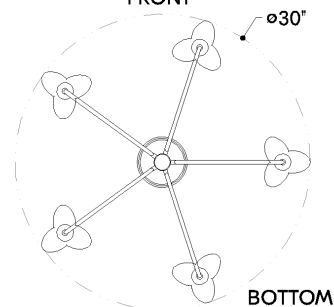

*Due to the one-of-a-kind nature of the medium, exact colors and patterns may vary slightly from the image shown.

FINISHES

VINTAGE GOLD LEAF

DIMENSIONS / SPECS

Height: 66"
Width/Diameter: 66"
Length: 66"
Minimum Height: 66"
Maximum Height: 66"
Canopy/Backplate: 5"
Hanging Type: 108" Premium Composite Cord
Product Weight: 66lb
Extension: 66"
Top to Center: 66"
Canopy/Backplate Shape: Round
Sloped Ceiling Compatible: No
Living Finish: Yes
Uplight Only: Yes
Min Extension: 66"
Max Extension: 66"

Shade 1: Cast Glass
Shade 1 Top Width: 5.5"
Shade 1 Bottom L/W: 0" / 2"
Shade 1 Height: 4.75"

ELECTRICAL

Bulb 1

Bulb Included: No
Socket: E12 Candelabra Base
Bulb Type: G16.5
Max Wattage: 8
Bulb Quantity: 5
Wire Length: 500mm
Cord Type: ! New Cord Type
Dimmer Type: Incandescent
Switch Type: ON/OFF STOMP SWITCH
Gem Box Required (2"x3"): Yes
Dark Sky: Yes
CRI: 66
Color Temp.: 66k
Lumens: 66
Title 24: Yes
Field Serviceable: No

Battery

Battery Powered: Yes
Battery Included: Yes
Battery Life: ! New Battery Life !

HUDSON VALLEY
LIGHTING GROUP