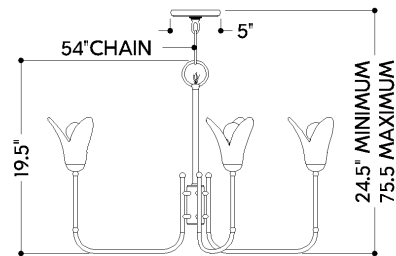

*Due to the one-of-a-kind nature of the medium, exact colors and patterns may vary slightly from the image shown.

FINISHES

VINTAGE GOLD LEAF

DIMENSIONS

Height: 66"
Width/Diameter: 66"
Length: 66"
Minimum Height: 66"
Maximum Height: 66"
Canopy/Backplate: 5"
Hanging Type: 108" Premium Composite Cord
Product Weight: 66lb
Extension: 66"
Top to Center: 66"
Canopy/Backplate Shape: Round
Sloped Ceiling Compatible: No
Living Finish: Yes
Uplight Only: Yes

Shade

Shade 1: Cast Glass
Shade 1 Top Width: 5.5"
Shade 1 Bottom L/W: 0" / 2"
Shade 1 Height: 4.75"

ELECTRICAL

Bulb 1

Bulb Included: No
Socket: E12 Candelabra Base
Bulb Type: G16.5
Max Wattage: 8
Bulb Quantity: 5
Wire Length: 500mm
Cord Type: ! New Cord Type
Dimmer Type: Incandescent
Switch Type: ON/OFF STOMP SWITCH
Gem Box Required (2"x3"): Yes
Dark Sky: Yes
CRI: 66
Color Temp.: 66k
Lumens: 66
Title 24: Yes
Field Serviceable: No