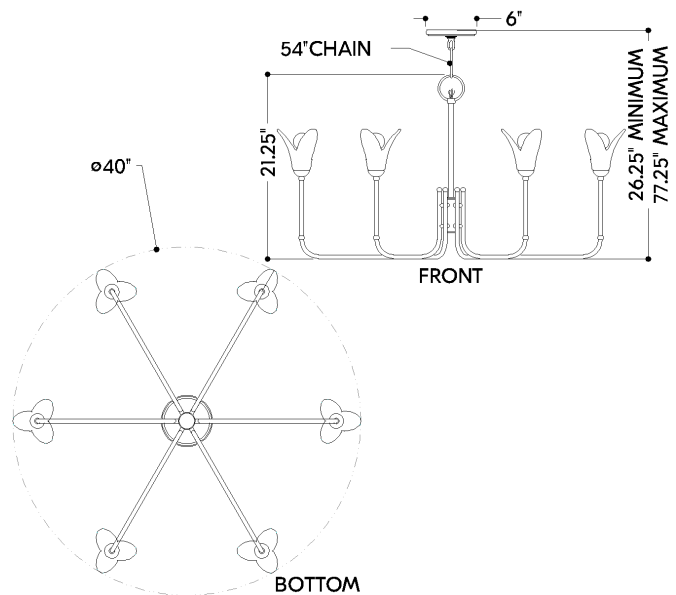

MONTCLAIR

3346-VGL

In tribute to the beauty of nature, white Bianca glass shades resembling flowers bloom upwards, supported by slender Vintage Gold Leaf arms. With an opaque quality, the shades soften the bulbs within, creating a gentle diffusion of light. Like fine jewelry, delicately inlaid gold beads embellish the arms of this fixture, further enhancing the romantic quality. Rooted in Art Deco design, Montclair is available as a wall sconce or chandelier in two sizes.

*Due to the one-of-a-kind nature of the medium, exact colors and patterns may vary slightly from the image shown.

FINISHES

VINTAGE GOLD LEAF

DIMENSIONS

Height: 66"
Width/Diameter: 66"
Length: 66"
Minimum Height: 66"
Maximum Height: 66"
Canopy/Backplate: 6"
Hanging Type: 108" Premium Composite Cord
Product Weight: 66lb
Extension: 66"
Top to Center: 66"
Canopy/Backplate Shape: Round
Sloped Ceiling Compatible: No
Living Finish: Yes
Uplight Only: Yes

Shade

Shade 1: Cast Glass
Shade 1 Top Width: 5.5"
Shade 1 Bottom L/W: 0" / 2"
Shade 1 Height: 4.75"

ELECTRICAL

Bulb 1

Bulb Included: No
Socket: E12 Candelabra Base
Bulb Type: G16.5
Max Wattage: 8
Bulb Quantity: 6
Wire Length: 500mm
Cord Type: ! New Cord Type
Dimmer Type: Incandescent
Switch Type: ON/OFF STOMP SWITCH
Gem Box Required (2"x3"): Yes
Dark Sky: Yes
CRI: 66
Color Temp.: 66k
Lumens: 66
Title 24: Yes
Field Serviceable: No

MONTCLAIR

3346-VGL

Battery

Battery Powered: Yes

Battery Included: Yes

Battery Life: ! New Battery Life !

SHIPPING

Carton 1: 41" x 38" x 18"