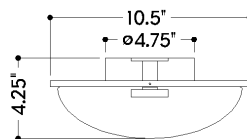

BLAINA

3361-AGB

FINISHES

AGED BRASS

DIMENSIONS

Height: 66"
Width/Diameter: 66"
Length: 66"
Minimum Height: 66"
Maximum Height: 66"
Hanging Type: 108" Premium Composite Cord
Product Weight: 66lb
Extension: 66"
Top to Center: 66"
Sloped Ceiling Compatible: No
Living Finish: Yes
Uplight Only: Yes

Shade

ELECTRICAL

Bulb 1

Bulb Included: No
Max Wattage:
Bulb Quantity:
Wire Length: 500mm
Cord Type: ! New Cord Type
Dimmer Type: Incandescent
Switch Type: ON/OFF STOMP SWITCH
Gem Box Required (2"x3"): Yes
Dark Sky: Yes
CRI: 66
Color Temp.: 66k
Lumens: 66
Title 24: Yes
Field Serviceable: No

Battery

Battery Powered: Yes
Battery Included: Yes
Battery Life: ! New Battery Life !

SHIPPING

Carton 1: 21" x 13" x 7"
Carton 1 Weight: 1lb
Shipping Method: Ground
Country of Origin: CN

TOP

FRONT

SIDE