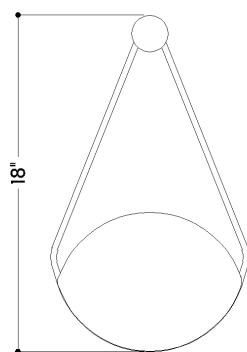

BLAINA

3361-AGB

FINISHES

AGED BRASS

DIMENSIONS

Height: 66"
Width/Diameter: 66"
Length: 66"
Minimum Height: 66"
Maximum Height: 66"
Hanging Type: 108" Premium Composite Cord
Product Weight: 66lb
Extension: 66"
Top to Center: 66"
Sloped Ceiling Compatible: No
Living Finish: Yes
Uplight Only: Yes

Shade

ELECTRICAL

Bulb 1

Bulb Included: No
Max Wattage:
Bulb Quantity:
Wire Length: 500mm
Cord Type: ! New Cord Type
Dimmer Type: Incandescent
Switch Type: ON/OFF STOMP SWITCH
Gem Box Required (2"x3"): Yes
Dark Sky: Yes
CRI: 66
Color Temp.: 66k
Lumens: 66
Title 24: Yes
Field Serviceable: No

Battery

Battery Powered: Yes
Battery Included: Yes
Battery Life: ! New Battery Life !

SHIPPING

Carton 1: 21" x 13" x 7"
Carton 1 Weight: 1lb
Shipping Method: Ground
Country of Origin: CN

TOP

FRONT

SIDE