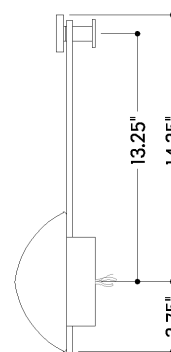

BLAINA

3361-AGB

FINISHES

AGED BRASS

DIMENSIONS

Height: 66"
Width/Diameter: 66"
Length: 66"
Minimum Height: 66"
Maximum Height: 66"
Hanging Type: 108" Premium Composite Cord
Product Weight: 66lb
Extension: 66"
Top to Center: 66"
Sloped Ceiling Compatible: No
Living Finish: Yes
Uplight Only: Yes

Shade

ELECTRICAL

Bulb 1

Bulb Included: No
Max Wattage:
Bulb Quantity:
Wire Length: 500mm
Cord Type: ! New Cord Type
Dimmer Type: Incandescent
Switch Type: ON/OFF STOMP SWITCH
Gem Box Required (2"x3"): Yes
Dark Sky: Yes
CRI: 66
Color Temp.: 66k
Lumens: 66
Title 24: Yes
Field Serviceable: No

Battery

Battery Powered: Yes
Battery Included: Yes
Battery Life: ! New Battery Life !

SHIPPING

Carton 1: 21" x 13" x 7"
Carton 1 Weight: 1lb
Shipping Method: Ground
Country of Origin: CN

TOP

FRONT

SIDE