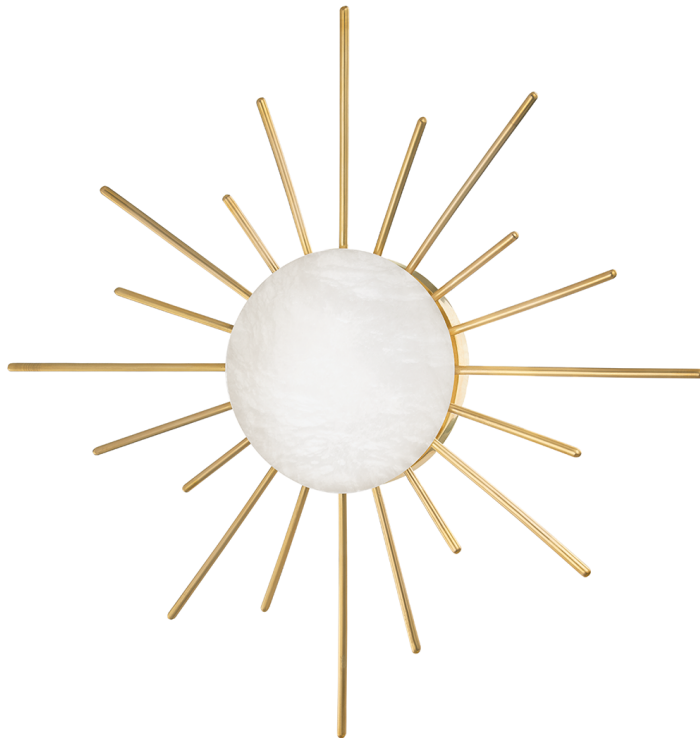

HAVANA

337-01-VB

Art nouveau meets midcentury Italian, the Havana wall sconce and chandelier indulge in of-the-moment, whimsical design. Available in aged brass, old bronze, and polished nickel, Havana is engaged in shape play and features a wavy arm and glossy opal globe shade. Available in small and large chandelier.

FINISHES

VINTAGE BRASS

DIMENSIONS / SPECS

Height: 21.5"
Width/Diameter: 21.5"
Canopy/Backplate: 7"
Product Weight: 6lb
Extension: 2.75"
Top to Center: 10.75"
Canopy/Backplate Shape: Round
Sloped Ceiling Compatible: No
Living Finish: No
Uplight Only: No

Shade 1: Alabaster
Shade 1 Top Width: 7"

ELECTRICAL

Bulb 1
Bulb Included: N/A
Socket: Integrated LED
Max Wattage: 13
Bulb Quantity: 1
Dimmer Type: ELV, TRIAC
Gem Box Required (2"x3"): No
Dark Sky: No
CRI: 90
Color Temp.: 2700k
Lumens: 525
Title 24: No
Field Serviceable: Yes