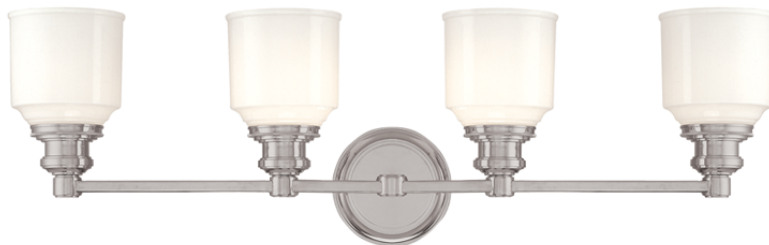

WINDHAM

3404-SN

FINISHES

SATIN NICKEL

DIMENSIONS

Height: 9.75"
Width/Diameter: 31.25"
Canopy/Backplate: 5.25"
Product Weight: 9lb
Extension: 6.25"
Top to Center: 7.25"
Canopy/Backplate Shape: Round
Sloped Ceiling Compatible: No
Living Finish: No
Uplight Only: No

Shade

Shade 1: Glass
Shade 1 Finish: Opal Shiny
Shade 1 Top Width: 1.875"
Shade 1 Bottom L/W: 0" / 4.75"
Shade 1 Height: 5.125"
Replacement Glass Item #(s): GLS-003401

ELECTRICAL

Bulb 1

Bulb Included: No
Socket: E26 Medium Base
Max Wattage: 100
Bulb Quantity: 4
Switch Type: N/A
Gem Box Required (2"x3"): No
Dark Sky: No