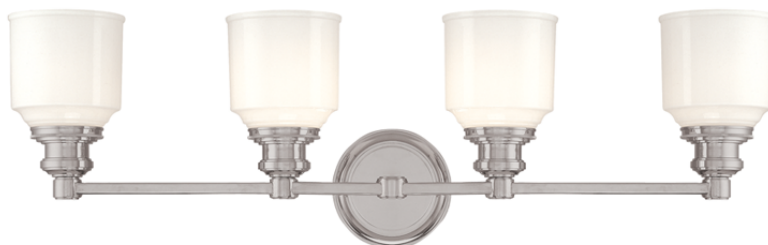

# WINDHAM

3404-SN

---

## FINISHES

---

SATIN NICKEL

## DIMENSIONS

---

Height: 9.75"  
Width/Diameter: 31.25"  
Canopy/Backplate: 5.25"  
Product Weight: 9lb  
Extension: 6.25"  
Top to Center: 7.25"  
Canopy/Backplate Shape: Round  
Sloped Ceiling Compatible: No  
Living Finish: No  
Uplight Only: No

## Shade

---

Shade 1: Glass  
Shade 1 Finish: Opal Shiny  
Shade 1 Top Width: 1.875"  
Shade 1 Bottom L/W: 0" / 4.75"  
Shade 1 Height: 5.125"  
Replacement Glass Item #(s): GLS-003401