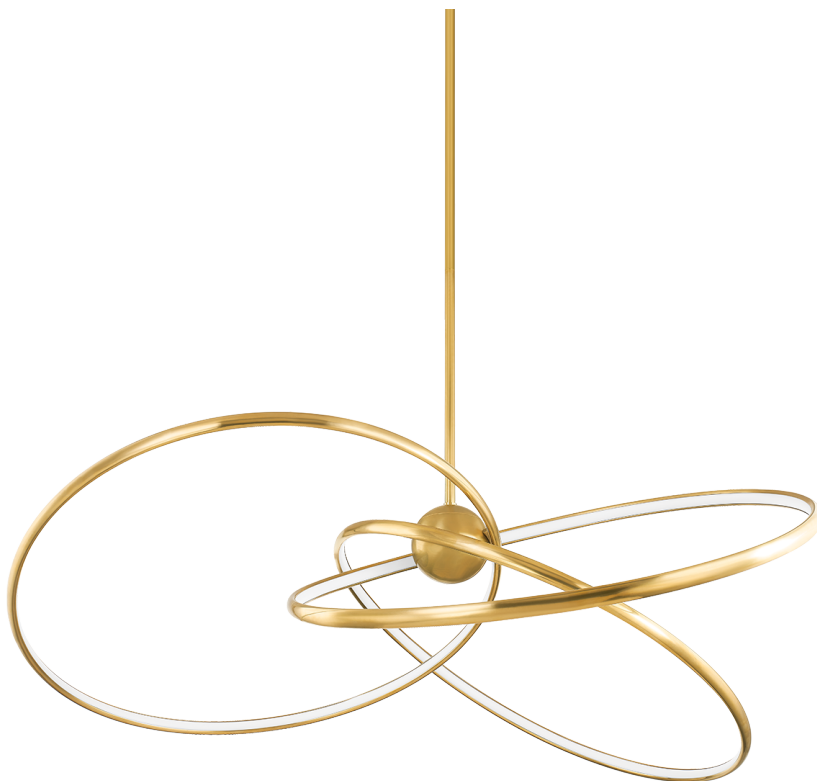

ALULA

341-60-VB

Jewelry-inspired and celestial, this modern, airy design features three LED rings, with a Vintage Brass exterior and a Matte White Acrylic interior, orbiting a large center sphere. Alula's dramatic, dynamic silhouette adds both energy and a quiet peacefulness to a space.

FINISHES

VINTAGE BRASS (VB)

DIMENSIONS

Height: 12.25"

Width/Diameter: 60"

Length: 60"

Minimum Height: 17.5"

Maximum Height: 59.5"

Canopy/Backplate: 6.5"

Hanging Type: 1-6" / 2-12" / 1-18" Stems

Product Weight: 21.87lb

GLASS

Attachment:

Glass 1: Acrylic

Glass 2:

LAMPING

Bulb 1

Bulb Included: N/A

Socket: Integrated LED

Bulb: 3 • 45 Watt Max

Voltage: 120V TO 277V

UL Rating: ETL Damp

CRI: 90

Color Temp.: 2700k