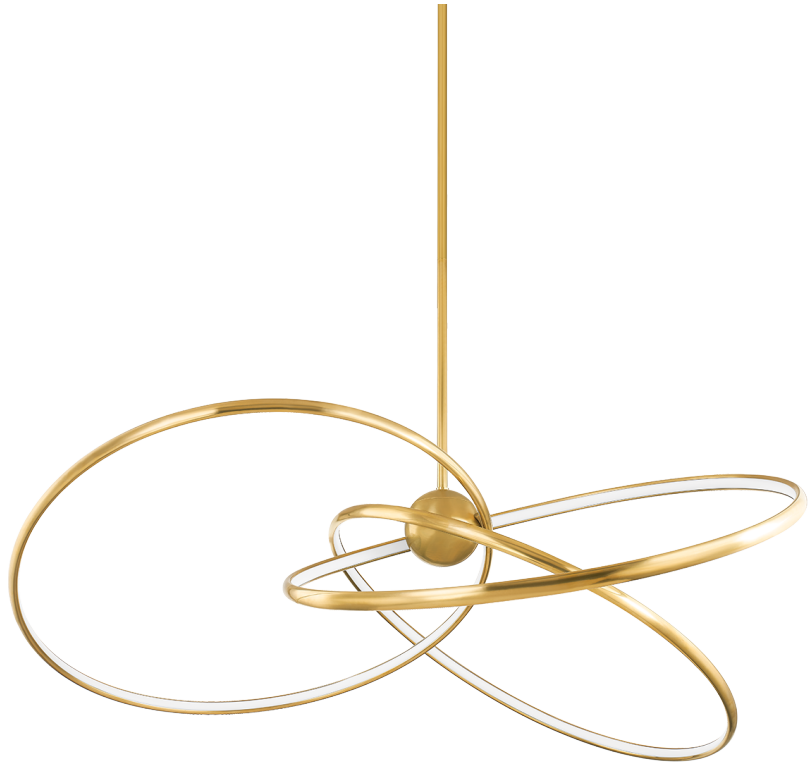

ALULA

341-60-VB

Jewelry-inspired and celestial, this modern, airy design features three LED rings, with a Vintage Brass exterior and a Matte White Acrylic interior, orbiting a large center sphere. Alula's dramatic, dynamic silhouette adds both energy and a quiet peacefulness to a space.

FINISHES

VINTAGE BRASS

DIMENSIONS / SPECS

Height: 12.25"
Width/Diameter: 60"
Length: 60"
Minimum Height: 17.5"
Maximum Height: 59.5"
Canopy/Backplate: 6.5"
Hanging Type: 1-6" / 2-12" / 1-18" Stems
Product Weight: 21.87lb
Canopy/Backplate Shape: Round
Sloped Ceiling Compatible: No
Living Finish: Yes
Uplight Only: No

Shade 1: Acrylic
Shade 1 Finish: White
Shade 1 Top Length: 105"
Shade 1 Top Width: 0.75"

ELECTRICAL

Bulb 1
Bulb Included: N/A
Socket: Integrated LED
Max Wattage: 45
Bulb Quantity: 3
Dimmer Type: TRIAC, 0-10 VOLT
Gem Box Required (2"x3"): No
Dark Sky: No
CRI: 90
Color Temp.: 2700k
Lumens: 1225
Title 24: No
Field Serviceable: No

SHIPPING

Carton 1: 62" x 58" x 17"
Carton 1 Weight: 50lb
Shipping Method: Truck Only
Country of Origin: CN