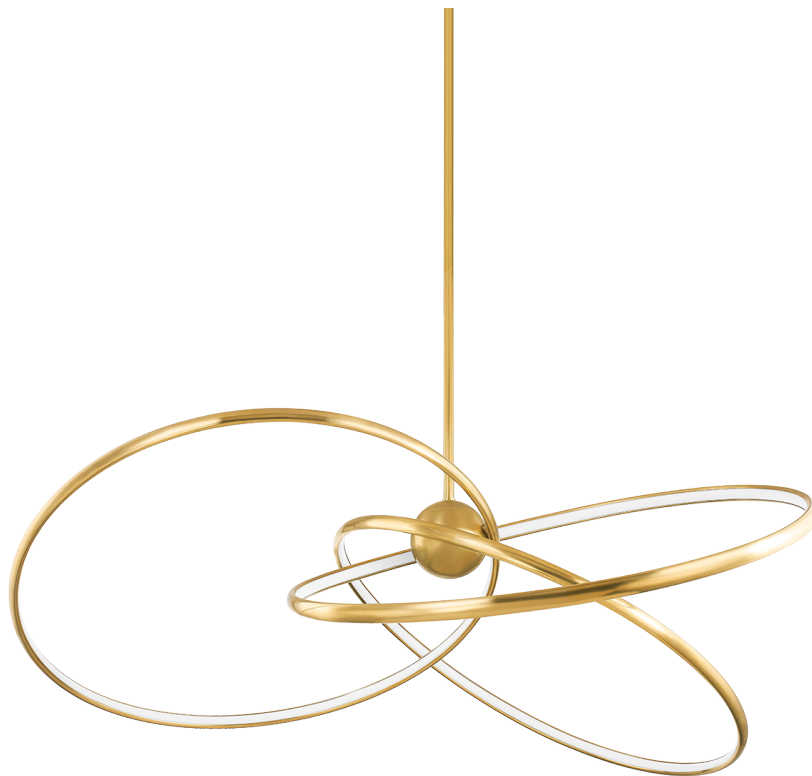

ALULA

341-60-VB

Jewelry-inspired and celestial, this modern, airy design features three LED rings, with a Vintage Brass exterior and a Matte White Acrylic interior, orbiting a large center sphere. Alula's dramatic, dynamic silhouette adds both energy and a quiet peacefulness to a space.

FINISHES

VINTAGE BRASS

DIMENSIONS

Height: 12.25"

Width/Diameter: 60"

Length: 60"

Minimum Height: 17.5"

Maximum Height: 59.5"

Canopy/Backplate: 6.5"

Hanging Type: 1-6" / 2-12" / 1-18" Stems

Product Weight: 21.87lb

Canopy/Backplate Shape: Round

Sloped Ceiling Compatible: No

Living Finish: Yes

Uplight Only: No

Shade

Shade 1: Acrylic

Shade 1 Finish: White

Shade 1 Top Length: 105"

Shade 1 Top Width: 0.75"

ELECTRICAL

Bulb 1

Bulb Included: N/A

Socket: Integrated LED

Max Wattage: 45

Bulb Quantity: 3

Dimmer Type: TRIAC, 0-10 VOLT

Gem Box Required (2"x3"): No

Dark Sky: No

CRI: 90

Color Temp.: 2700k

Lumens: 1225

Title 24: No

Field Serviceable: No

SHIPPING

Carton 1: 62" x 58" x 17"

Carton 1 Weight: 50lb

Shipping Method: Truck Only

Country of Origin: CN