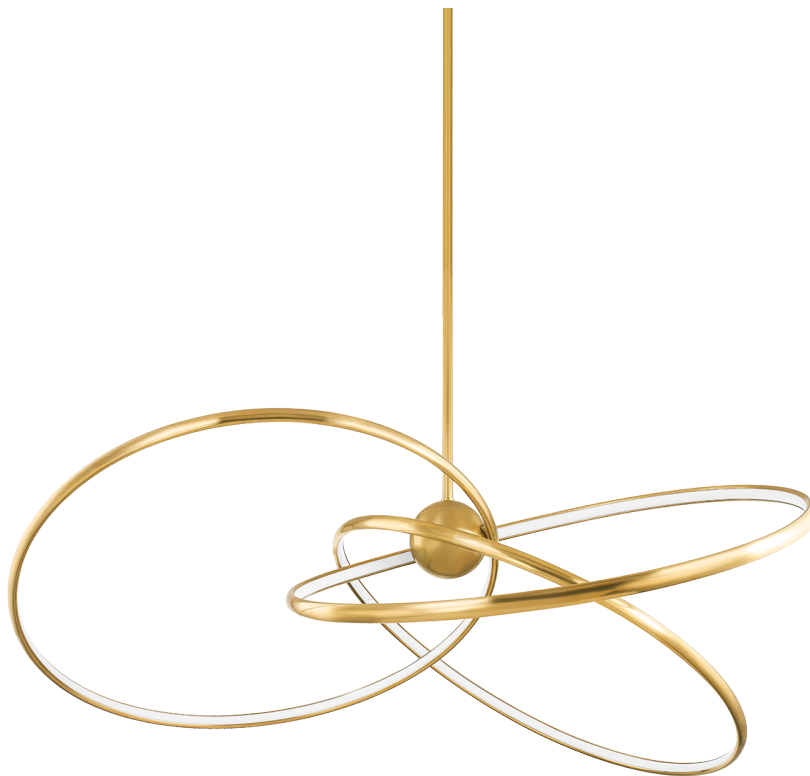

ALULA

341-60-VB

Jewelry-inspired and celestial, this modern, airy design features three LED rings, with a Vintage Brass exterior and a Matte White Acrylic interior, orbiting a large center sphere. Alula's dramatic, dynamic silhouette adds both energy and a quiet peacefulness to a space.

FINISHES

VINTAGE BRASS

DIMENSIONS

Height: 12.25"

Width/Diameter: 60"

Length: 60"

Minimum Height: 17.5"

Maximum Height: 59.5"

Canopy/Backplate: 6.5"

Hanging Type: 1-6" / 2-12" / 1-18" Stems

Product Weight: 21.87lb

Canopy/Backplate Shape: Round

Sloped Ceiling Compatible: No

Living Finish: Yes

Uplight Only: No

Shade

Shade 1: Acrylic

Shade 1 Finish: White

Shade 1 Top Length: 105"

Shade 1 Top Width: 0.75"

ELECTRICAL

Bulb 1

Bulb Included: N/A

Socket: Integrated LED

Max Wattage: 45

Bulb Quantity: 3

Dimmer Type: TRIAC, 0-10 VOLT

Gem Box Required (2"x3"): No

Dark Sky: No

CRI: 90

Color Temp.: 2700k

Lumens: 1225

Title 24: No

Field Serviceable: No

SHIPPING

Carton 1: 62" x 58" x 17"

Carton 1 Weight: 50lb

Shipping Method: Truck Only

Country of Origin: CN