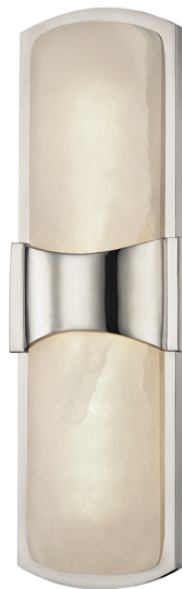

VALENCIA

3415-PN

*Due to the one-of-a-kind nature of the medium, exact colors and patterns may vary slightly from the image shown.

FINISHES

POLISHED NICKEL

DIMENSIONS

Height: 15"

Width/Diameter: 5.25"

Product Weight: 7lb

Extension: 2"

Top to Center: 7.75"

Canopy/Backplate Shape: Rectangle

Sloped Ceiling Compatible: No

Living Finish: No

Uplight Only: No

Shade

Shade 1: Alabaster

Shade 1 Top Width: 3.5"

Shade 1 Bottom L/W: 0" / 3.5"

Shade 1 Height: 14.25"

Replacement Glass Item #(s): ALA-003415

ELECTRICAL

Bulb 1

Bulb Included: N/A

Socket: Integrated LED

Max Wattage: 9

Bulb Quantity: 1

Dimmer Type: TRIAC

Switch Type: N/A

Gem Box Required (2"x3"): No

Dark Sky: No

CRI: 90

Color Temp.: 3000k

Lumens: 320

Title 24: No

Field Serviceable: Yes

SHIPPING

Carton 1: 20" x 9" x 7"

Carton 1 Weight: 8lb

Shipping Method: Ground

Country of Origin: CN