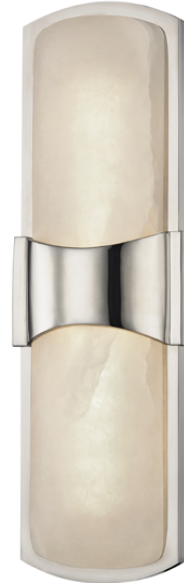

VALENCIA

3415-PN

*Due to the one-of-a-kind nature of the medium, exact colors and patterns may vary slightly from the image shown.

FINISHES

POLISHED NICKEL

DIMENSIONS

Height: 15"
Width/Diameter: 5.25"
Product Weight: 7lb
Extension: 2"
Top to Center: 7.75"
Canopy/Backplate Shape: Rectangle
Sloped Ceiling Compatible: No
Living Finish: No
Uplight Only: No

Shade

Shade 1: Alabaster
Shade 1 Top Width: 3.5"
Shade 1 Bottom L/W: 0" / 3.5"
Shade 1 Height: 14.25"
Replacement Glass Item #(s): ALA-003415

ELECTRICAL

Bulb 1

Bulb Included: N/A
Socket: Integrated LED
Max Wattage: 9
Bulb Quantity: 1
Dimmer Type: TRIAC
Switch Type: N/A
Gem Box Required (2"x3"): No
Dark Sky: No
CRI: 90
Color Temp.: 3000k
Lumens: 320
Title 24: No
Field Serviceable: Yes