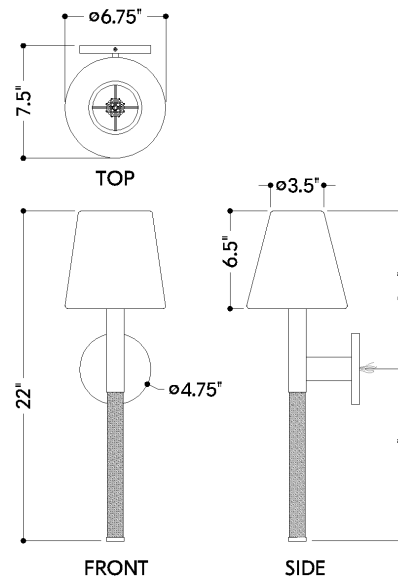

*Due to the one-of-a-kind nature of the medium, exact colors and patterns may vary slightly from the image shown.

FINISHES

AGED BRASS

DIMENSIONS

Height: 66"
Width/Diameter: 66"
Length: 66"
Minimum Height: 66"
Maximum Height: 66"
Canopy/Backplate: 4.75"
Hanging Type: 108" Premium Composite Cord
Product Weight: 66lb
Extension: 66"
Top to Center: 66"
Canopy/Backplate Shape: Round
Sloped Ceiling Compatible: No
Living Finish: Yes
Uplight Only: Yes

Shade

Shade 1: Natural Woven
Shade 1 Finish: Natural Grasscloth
Shade 1 Top Width: 3.5"
Shade 1 Bottom L/W: 0" / 6.75"
Shade 1 Height: 6.5"

ELECTRICAL

Bulb 1

Bulb Included: No
Socket: E26 Medium Base
Bulb Type: A19
Max Wattage: 15
Bulb Quantity: 1
Wire Length: 500mm
Cord Type: ! New Cord Type
Dimmer Type: Incandescent
Switch Type: ON/OFF STOMP SWITCH
Gem Box Required (2"x3"): Yes
Dark Sky: Yes
CRI: 66
Color Temp.: 66k
Lumens: 66
Title 24: Yes
Field Serviceable: No

LINDENWOOD

3420-AGB

Battery

Battery Powered: Yes

Battery Included: Yes

Battery Life: ! New Battery Life !

SHIPPING

Carton 1: 20" x 13" x 11"