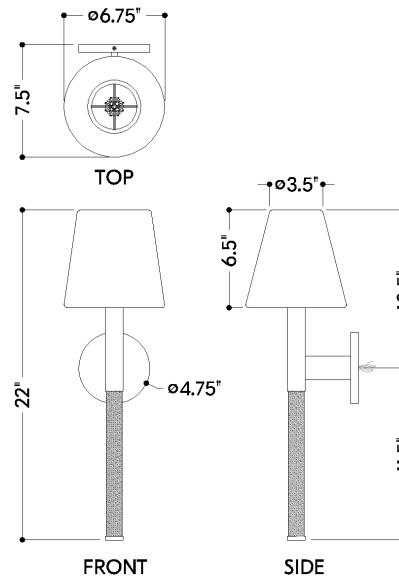

3420-AGB

Wrapped, woven, and precision-fitted elements elevate the traditional silhouette of Lindenwood. Creating an exciting conversation between natural and manmade elements, the Aged Brass metalwork supports grasscloth-covered stems and shades. Available as a 1-light sconce and a 6 and 9-light chandelier, Lindenwood fixtures layer well together in a contemporary space.

*Due to the one-of-a-kind nature of the medium, exact colors and patterns may vary slightly from the image shown.

FINISHES

AGED BRASS

DIMENSIONS / SPECS

Height: 66"
Width/Diameter: 66"
Length: 66"
Minimum Height: 66"
Maximum Height: 66"
Canopy/Backplate: 4.75"
Hanging Type: 108" Premium Composite Cord
Product Weight: 66lb
Extension: 66"
Top to Center: 66"
Canopy/Backplate Shape: Round
Sloped Ceiling Compatible: No
Living Finish: Yes
Uplight Only: Yes
Min Extension: 66"
Max Extension: 66"

Shade 1: Natural Woven
Shade 1 Finish: Natural Grasscloth
Shade 1 Top Width: 3.5"
Shade 1 Bottom L/W: 0" / 6.75"
Shade 1 Height: 6.5"

ELECTRICAL

Bulb 1

Bulb Included: No
Socket: E26 Medium Base
Bulb Type: A19
Max Wattage: 15
Bulb Quantity: 1
Wire Length: 500mm
Cord Type: ! New Cord Type
Dimmer Type: Incandescent
Switch Type: ON/OFF STOMP SWITCH
Gem Box Required (2"x3"): Yes
Dark Sky: Yes
CRI: 66
Color Temp.: 66k
Lumens: 66
Title 24: Yes
Field Serviceable: No

Battery

Battery Powered: Yes
Battery Included: Yes
Battery Life: ! New Battery Life !

HUDSON VALLEY
LIGHTING GROUP