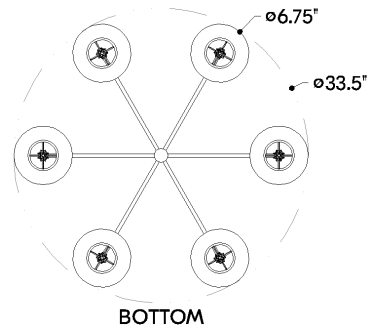

*Due to the one-of-a-kind nature of the medium, exact colors and patterns may vary slightly from the image shown.

FINISHES

AGED BRASS

DIMENSIONS

Height: 66"
Width/Diameter: 66"
Length: 66"
Minimum Height: 66"
Maximum Height: 66"
Canopy/Backplate: 5.5"
Hanging Type: 108" Premium Composite Cord
Product Weight: 66lb
Extension: 66"
Top to Center: 66"
Canopy/Backplate Shape: Round
Sloped Ceiling Compatible: No
Living Finish: Yes
Uplight Only: Yes

Shade

Shade 1: Natural Woven
Shade 1 Finish: Natural Grasscloth
Shade 1 Top Width: 3.5"
Shade 1 Bottom L/W: 0" / 6.75"
Shade 1 Height: 6.5"

ELECTRICAL

Bulb 1

Bulb Included: No
Socket: E12 Candelabra Base
Bulb Type: B11
Max Wattage: 10
Bulb Quantity: 6
Wire Length: 500mm
Cord Type: ! New Cord Type
Dimmer Type: Incandescent
Switch Type: ON/OFF STOMP SWITCH
Gem Box Required (2"x3"): Yes
Dark Sky: Yes
CRI: 66
Color Temp.: 66k
Lumens: 66
Title 24: Yes
Field Serviceable: No