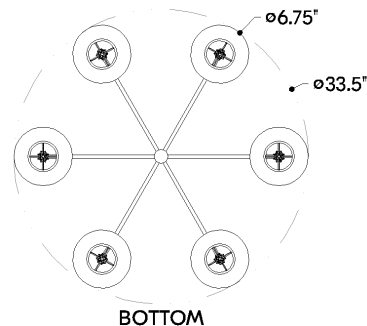

Wrapped, woven, and precision-fitted elements elevate the traditional silhouette of Lindenwood. Creating an exciting conversation between natural and manmade elements, the Aged Brass metalwork supports grasscloth-covered stems and shades. Available as a 1-light sconce and a 6 and 9-light chandelier, Lindenwood fixtures layer well together in a contemporary space.

*Due to the one-of-a-kind nature of the medium, exact colors and patterns may vary slightly from the image shown.

FINISHES

AGED BRASS

DIMENSIONS / SPECS

Height: 66"
Width/Diameter: 66"
Length: 66"
Minimum Height: 66"
Maximum Height: 66"
Canopy/Backplate: 5.5"
Hanging Type: 108" Premium Composite Cord
Product Weight: 66lb
Extension: 66"
Top to Center: 66"
Canopy/Backplate Shape: Round
Sloped Ceiling Compatible: No
Living Finish: Yes
Uplight Only: Yes
Min Extension: 66"
Max Extension: 66"

Shade 1: Natural Woven
Shade 1 Finish: Natural Grasscloth
Shade 1 Top Width: 3.5"
Shade 1 Bottom L/W: 0" / 6.75"
Shade 1 Height: 6.5"

ELECTRICAL

Bulb 1

Bulb Included: No
Socket: E12 Candelabra Base
Bulb Type: B11
Max Wattage: 10
Bulb Quantity: 6
Wire Length: 500mm
Cord Type: ! New Cord Type
Dimmer Type: Incandescent
Switch Type: ON/OFF STOMP SWITCH
Gem Box Required (2"x3"): Yes
Dark Sky: Yes
CRI: 66
Color Temp.: 66k
Lumens: 66
Title 24: Yes
Field Serviceable: No

Battery

Battery Powered: Yes
Battery Included: Yes
Battery Life: ! New Battery Life !

HUDSON VALLEY
LIGHTING GROUP