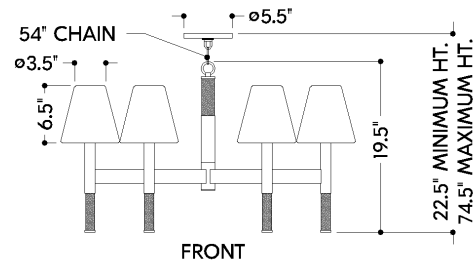

*Due to the one-of-a-kind nature of the medium, exact colors and patterns may vary slightly from the image shown.

FINISHES

AGED BRASS

DIMENSIONS

Height: 66"
Width/Diameter: 66"
Length: 66"
Minimum Height: 66"
Maximum Height: 66"
Canopy/Backplate: 5.5"
Hanging Type: 108" Premium Composite Cord
Product Weight: 66lb
Extension: 66"
Top to Center: 66"
Canopy/Backplate Shape: Round
Sloped Ceiling Compatible: No
Living Finish: Yes
Uplight Only: Yes

Shade

Shade 1: Natural Woven
Shade 1 Finish: Natural Grasscloth
Shade 1 Top Width: 3.5"
Shade 1 Bottom L/W: 0" / 6.75"
Shade 1 Height: 6.5"

ELECTRICAL

Bulb 1

Bulb Included: No
Socket: E12 Candelabra Base
Bulb Type: B11
Max Wattage: 10
Bulb Quantity: 6
Wire Length: 500mm
Cord Type: ! New Cord Type
Dimmer Type: Incandescent
Switch Type: ON/OFF STOMP SWITCH
Gem Box Required (2"x3"): Yes
Dark Sky: Yes
CRI: 66
Color Temp.: 66k
Lumens: 66
Title 24: Yes
Field Serviceable: No

SHIPPING

Carton 1: 32" x 28" x 24"

Carton 1 Weight: 25lb

Shipping Method: Truck Only

Country of Origin: VN