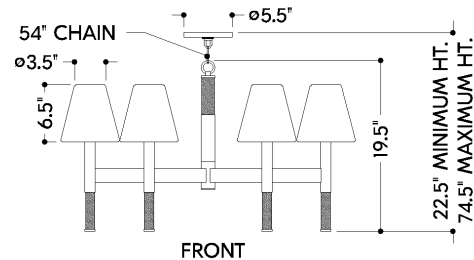

Wrapped, woven, and precision-fitted elements elevate the traditional silhouette of Lindenwood. Creating an exciting conversation between natural and manmade elements, the Aged Brass metalwork supports grasscloth-covered stems and shades. Available as a 1-light sconce and a 6 and 9-light chandelier, Lindenwood fixtures layer well together in a contemporary space.

*Due to the one-of-a-kind nature of the medium, exact colors and patterns may vary slightly from the image shown.

FINISHES

AGED BRASS

DIMENSIONS / SPECS

Height: 66"
Width/Diameter: 66"
Length: 66"
Minimum Height: 66"
Maximum Height: 66"
Canopy/Backplate: 5.5"
Hanging Type: 108" Premium Composite Cord
Product Weight: 66lb
Extension: 66"
Top to Center: 66"
Canopy/Backplate Shape: Round
Sloped Ceiling Compatible: No
Living Finish: Yes
Uplight Only: Yes
Min Extension: 66"
Max Extension: 66"

Shade 1: Natural Woven
Shade 1 Finish: Natural Grasscloth
Shade 1 Top Width: 3.5"
Shade 1 Bottom L/W: 0" / 6.75"
Shade 1 Height: 6.5"

ELECTRICAL

Bulb 1

Bulb Included: No
Socket: E12 Candelabra Base
Bulb Type: B11
Max Wattage: 10
Bulb Quantity: 6
Wire Length: 500mm
Cord Type: ! New Cord Type
Dimmer Type: Incandescent
Switch Type: ON/OFF STOMP SWITCH
Gem Box Required (2"x3"): Yes
Dark Sky: Yes
CRI: 66
Color Temp.: 66k
Lumens: 66
Title 24: Yes
Field Serviceable: No

Battery

Battery Powered: Yes
Battery Included: Yes
Battery Life: ! New Battery Life !

HUDSON VALLEY
LIGHTING GROUP