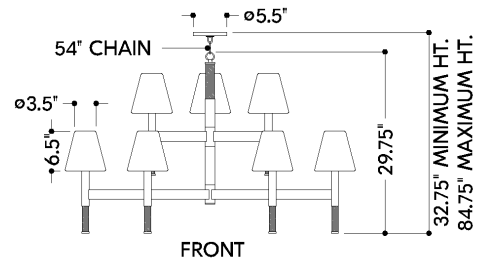

ELECTRICAL

Bulb 1

Bulb Included: No
Socket: E12 Candelabra Base
Bulb Type: B11
Max Wattage: 10
Bulb Quantity: 9
Wire Length: 500mm
Cord Type: ! New Cord Type
Dimmer Type: Incandescent
Switch Type: ON/OFF STOMP SWITCH
Gem Box Required (2"x3"): Yes
Dark Sky: Yes
CRI: 66
Color Temp.: 66k
Lumens: 66
Title 24: Yes
Field Serviceable: No