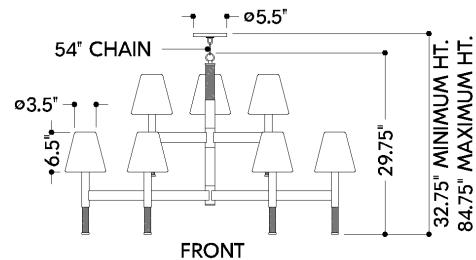

Wrapped, woven, and precision-fitted elements elevate the traditional silhouette of Lindenwood. Creating an exciting conversation between natural and manmade elements, the Aged Brass metalwork supports grasscloth-covered stems and shades. Available as a 1-light sconce and a 6 and 9-light chandelier, Lindenwood fixtures layer well together in a contemporary space.

*Due to the one-of-a-kind nature of the medium, exact colors and patterns may vary slightly from the image shown.

FINISHES

AGED BRASS

DIMENSIONS / SPECS

Height: 66"
Width/Diameter: 66"
Length: 66"
Minimum Height: 66"
Maximum Height: 66"
Canopy/Backplate: 5.5"
Hanging Type: 108" Premium Composite Cord
Product Weight: 66lb
Extension: 66"
Top to Center: 66"
Canopy/Backplate Shape: Round
Sloped Ceiling Compatible: No
Living Finish: Yes
Uplight Only: Yes
Min Extension: 66"
Max Extension: 66"

Shade 1: Natural Woven
Shade 1 Finish: Natural Grasscloth
Shade 1 Top Width: 3.5"
Shade 1 Bottom L/W: 0" / 6.75"
Shade 1 Height: 6.5"

ELECTRICAL

Bulb 1

Bulb Included: No
Socket: E12 Candelabra Base
Bulb Type: B11
Max Wattage: 10
Bulb Quantity: 9
Wire Length: 500mm
Cord Type: ! New Cord Type
Dimmer Type: Incandescent
Switch Type: ON/OFF STOMP SWITCH
Gem Box Required (2"x3"): Yes
Dark Sky: Yes
CRI: 66
Color Temp.: 66k
Lumens: 66
Title 24: Yes
Field Serviceable: No

Battery

Battery Powered: Yes
Battery Included: Yes
Battery Life: ! New Battery Life !

HUDSON VALLEY
LIGHTING GROUP