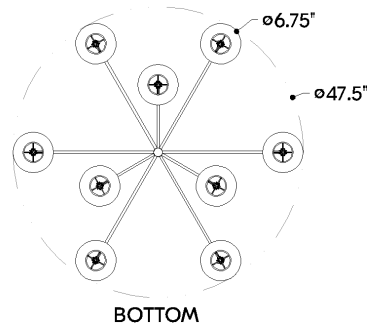

ELECTRICAL

Bulb 1

Bulb Included: No
Socket: E12 Candelabra Base
Bulb Type: B11
Max Wattage: 10
Bulb Quantity: 9
Wire Length: 500mm
Cord Type: ! New Cord Type
Dimmer Type: Incandescent
Switch Type: ON/OFF STOMP SWITCH
Gem Box Required (2"x3"): Yes
Dark Sky: Yes
CRI: 66
Color Temp.: 66k
Lumens: 66
Title 24: Yes
Field Serviceable: No