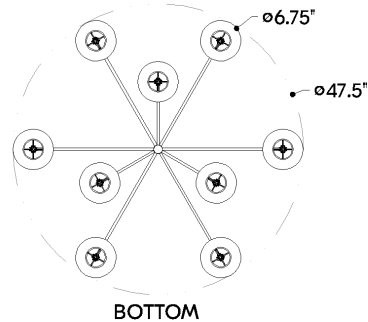

Wrapped, woven, and precision-fitted elements elevate the traditional silhouette of Lindenwood. Creating an exciting conversation between natural and manmade elements, the Aged Brass metalwork supports grasscloth-covered stems and shades. Available as a 1-light sconce and a 6 and 9-light chandelier, Lindenwood fixtures layer well together in a contemporary space.

*Due to the one-of-a-kind nature of the medium, exact colors and patterns may vary slightly from the image shown.

FINISHES

AGED BRASS

DIMENSIONS / SPECS

Height: 66"
Width/Diameter: 66"
Length: 66"
Minimum Height: 66"
Maximum Height: 66"
Canopy/Backplate: 5.5"
Hanging Type: 108" Premium Composite Cord
Product Weight: 66lb
Extension: 66"
Top to Center: 66"
Canopy/Backplate Shape: Round
Sloped Ceiling Compatible: No
Living Finish: Yes
Uplight Only: Yes
Min Extension: 66"
Max Extension: 66"

Shade 1: Natural Woven
Shade 1 Finish: Natural Grasscloth
Shade 1 Top Width: 3.5"
Shade 1 Bottom L/W: 0" / 6.75"
Shade 1 Height: 6.5"

ELECTRICAL

Bulb 1

Bulb Included: No
Socket: E12 Candelabra Base
Bulb Type: B11
Max Wattage: 10
Bulb Quantity: 9
Wire Length: 500mm
Cord Type: ! New Cord Type
Dimmer Type: Incandescent
Switch Type: ON/OFF STOMP SWITCH
Gem Box Required (2"x3"): Yes
Dark Sky: Yes
CRI: 66
Color Temp.: 66k
Lumens: 66
Title 24: Yes
Field Serviceable: No

Battery

Battery Powered: Yes
Battery Included: Yes
Battery Life: ! New Battery Life !

HUDSON VALLEY
LIGHTING GROUP