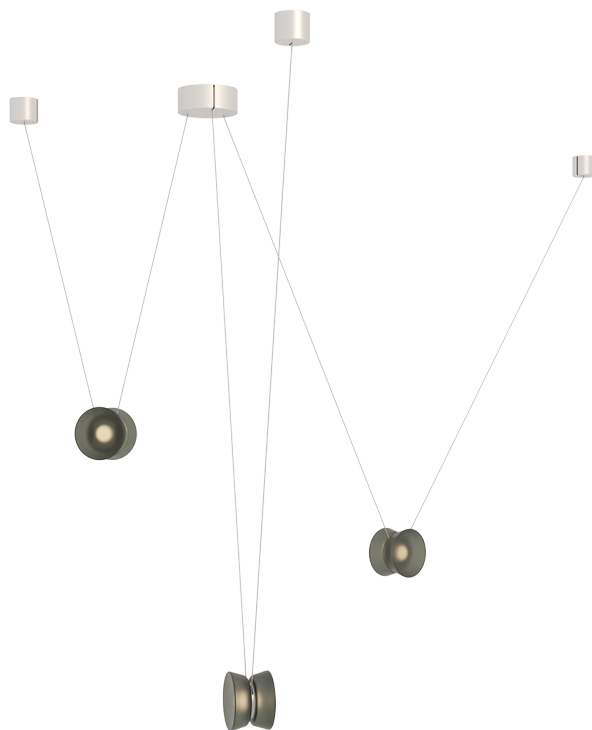

YO

3471.77K-S3

Inspired by the elegant geometry of a yo-yo, the Yo family transforms playful forms into sophisticated lighting solutions. Adjustable by design, each pendant glides effortlessly along its cord, offering focused illumination when lowered and ambient radiance when raised. Yo Yo's hourglass silhouette, defined by two softly tapering conical forms, creates a harmonious balance that is both sculptural and functional. Light diffuses softly from each luminaire, casting a warm and inviting glow. The fixtures feature white canopies which blend well with white ceilings. These canopies can be painted in the field to match the color of any ceiling.

FINISHES

Natural Anodized w/ Smoke Shade

DIMENSIONS

Height: 6.25"

Width/Diameter: 79"

Minimum Height: 18.25"

Maximum Height: 90.25"

Hanging Type: 6' Adjustable Cord

Product Weight: 8lb

Sloped Ceiling Compatible: No

Living Finish: No

Uplight Only: No

Shade

ELECTRICAL

Bulb 1

Bulb Included: No

Max Wattage:

Bulb Quantity: 0

Dimmer Type: ELV, TRIAC, 0-10 VOLT

Gem Box Required (2"x3"): No

Dark Sky: No

CRI: 90

Color Temp.: 3000k

Lumens: 432

Title 24: No

Field Serviceable: No

SHIPPING

Carton 1: 0" x 0" x 0"

Carton 1 Weight: 0lb

Shipping Method: Ground

Country of Origin: