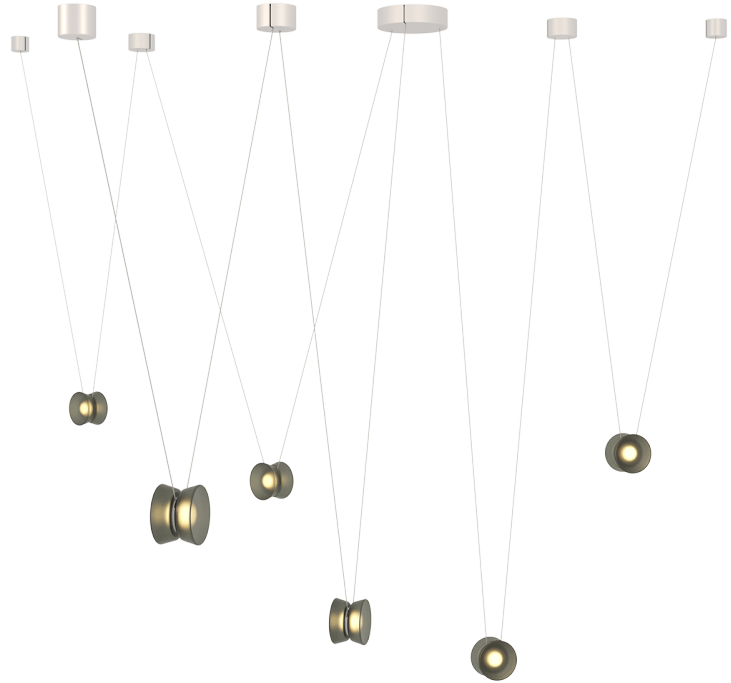

YO

3471.77K-S6

Inspired by the elegant geometry of a yo-yo, the Yo family transforms playful forms into sophisticated lighting solutions. Adjustable by design, each pendant glides effortlessly along its cord, offering focused illumination when lowered and ambient radiance when raised. Yo Yo's hourglass silhouette, defined by two softly tapering conical forms, creates a harmonious balance that is both sculptural and functional. Light diffuses softly from each luminaire, casting a warm and inviting glow. The fixtures feature white canopies which blend well with white ceilings. These canopies can be painted in the field to match the color of any ceiling.

FINISHES

Natural Anodized w/ Smoke Shade

DIMENSIONS

Height: 6.25"
Width/Diameter: 156"
Minimum Height: 18.25"
Maximum Height: 90.25"
Hanging Type: 6' Adjustable Cord
Product Weight: 14lb
Sloped Ceiling Compatible: No
Living Finish: No
Uplight Only: No

Shade

ELECTRICAL

Bulb 1

Bulb Included: No
Max Wattage:
Bulb Quantity: 0
Dimmer Type: ELV, TRIAC, 0-10 VOLT
Gem Box Required (2"x3"): No
Dark Sky: No
CRI: 90
Color Temp.: 3000k
Lumens: 864
Title 24: No
Field Serviceable: No