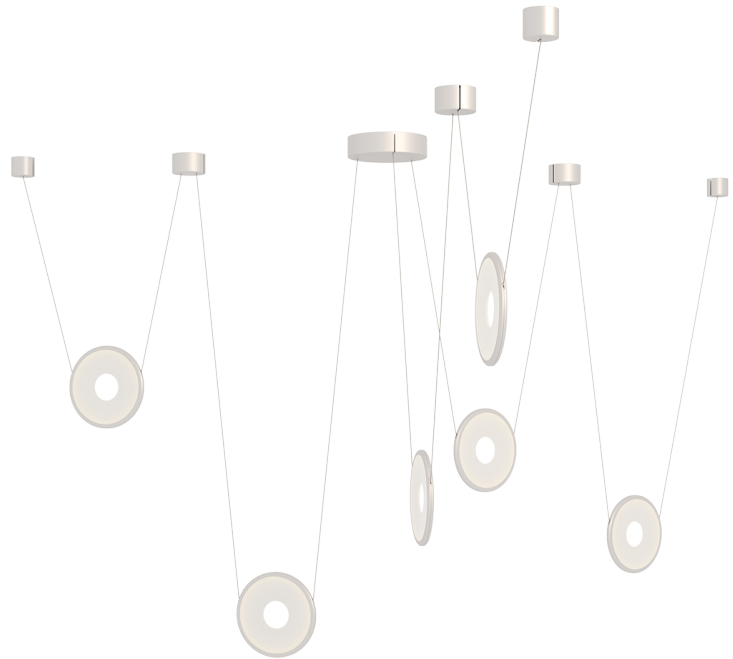

YO

3473.77W-S6

Inspired by the elegant geometry of a yo-yo, the Yo family transforms playful forms into sophisticated lighting solutions. Adjustable by design, each pendant glides effortlessly along its cord, offering focused illumination when lowered and ambient radiance when raised. Yo Yo's hourglass silhouette, defined by two softly tapering conical forms, creates a harmonious balance that is both sculptural and functional. Light diffuses softly from each luminaire, casting a warm and inviting glow. The fixtures feature white canopies which blend well with white ceilings. These canopies can be painted in the field to match the color of any ceiling.

FINISHES

Natural Anodized

DIMENSIONS

Height: 12.25"
Width/Diameter: 196"
Minimum Height: 24.25"
Maximum Height: 96.25"
Hanging Type: 6' Adjustable Cord
Product Weight: 14lb
Sloped Ceiling Compatible: No
Living Finish: No
Uplight Only: No

Shade

ELECTRICAL

Bulb 1

Bulb Included: No
Max Wattage:
Bulb Quantity: 0
Dimmer Type: ELV, TRIAC, 0-10 VOLT
Gem Box Required (2"x3") : No
Dark Sky: No
CRI: 90
Color Temp.: 3000k
Lumens: 3179
Title 24: No
Field Serviceable: No

SHIPPING

Carton 1: 0" x 0" x 0"
Carton 1 Weight: 0lb
Shipping Method: Ground
Country of Origin: