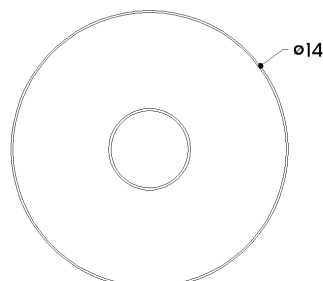

LAKESIDE

3514-AGB

A celebration of the beauty of pared-down forms, Lakeside features an opal glossy inner diffuser surrounded by a clear outer glass layer. Shaped like a graceful bowl, this flush mount forgoes ornamentation save for its extra-tall metal canopy. Available in Aged Brass or Distressed Bronze finishes, the streamlined metalwork adds a decorative note to the minimalistic design.

FINISHES

AGED BRASS

DIMENSIONS

Height: 9.5"
Width/Diameter: 14"
Canopy/Backplate: 5.75"
Product Weight: 6.4lb
Canopy/Backplate Shape: Round
Sloped Ceiling Compatible: No
Living Finish: No
Uplight Only: No

Shade

Shade 1: Glass
Shade 1 Finish: Clear
Shade 1 Top Width: 5"
Shade 1 Bottom L/W: 0" / 14"
Shade 1 Height: 7.25"
Shade 2: Glass
Shade 2 Finish: Opal Glossy
Shade 2 Height: 4.25"

ELECTRICAL

Bulb 1

Bulb Included: No
Socket: E26 Medium Base
Bulb Type: A19
Max Wattage: 15
Bulb Quantity: 1
Cord Type: B & W TEFLON W/ GROUND WIRE
Gem Box Required (2"x3"): No
Dark Sky: No

SHIPPING

Carton 1: 17" x 13" x 12"
Carton 1 Weight: 9lb
Shipping Method: Ground
Country of Origin: CN

FRONT

BOTTOM