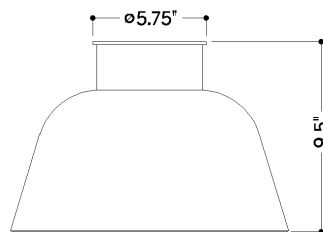

FINISHES

AGED BRASS

DIMENSIONS

Height: 9.5"
Width/Diameter: 14"
Canopy/Backplate: 5.75"
Product Weight: 6.4lb
Canopy/Backplate Shape: Round
Sloped Ceiling Compatible: No
Living Finish: No
Uplight Only: No

Shade

Shade 1: Glass
Shade 1 Finish: Clear
Shade 1 Top Width: 5"
Shade 1 Bottom L/W: 0" / 14"
Shade 1 Height: 7.25"
Shade 2: Glass
Shade 2 Finish: Opal Glossy
Shade 2 Height: 4.25"

ELECTRICAL

Bulb 1

Bulb Included: No
Socket: E26 Medium Base
Bulb Type: A19
Max Wattage: 15
Bulb Quantity: 1
Cord Type: B & W TEFLON W/ GROUND WIRE
Gem Box Required (2"x3"): No
Dark Sky: No

SHIPPING

Carton 1: 17" x 13" x 12"
Carton 1 Weight: 9lb
Shipping Method: Ground
Country of Origin: CN

FRONT

BOTTOM