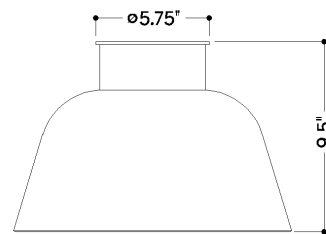

FINISHES

DISTRESSED BRONZE

DIMENSIONS

Height: 9.5"
Width/Diameter: 14"
Canopy/Backplate: 5.75"
Product Weight: 6.4lb
Canopy/Backplate Shape: Round
Sloped Ceiling Compatible: No
Living Finish: No
Uplight Only: No

Shade

Shade 1: Glass
Shade 1 Finish: Clear
Shade 1 Top Width: 5"
Shade 1 Bottom L/W: 0" / 14"
Shade 1 Height: 7.25"
Shade 2: Glass
Shade 2 Finish: Opal Glossy
Shade 2 Height: 4.25"

ELECTRICAL

Bulb 1

Bulb Included: No
Socket: E26 Medium Base
Bulb Type: A19
Max Wattage: 15
Bulb Quantity: 1
Cord Type: B & W TEFLON W/ GROUND WIRE
Gem Box Required (2"x3"): No
Dark Sky: No

SHIPPING

Carton 1: 17" x 13" x 12"
Carton 1 Weight: 9lb
Shipping Method: Ground
Country of Origin: CN

FRONT

BOTTOM