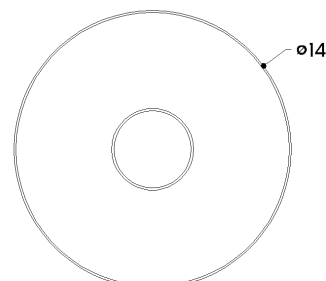

LAKESIDE

3514-DB

A celebration of the beauty of pared-down forms, Lakeside features an opal glossy inner diffuser surrounded by a clear outer glass layer. Shaped like a graceful bowl, this flush mount forgoes ornamentation save for its extra-tall metal canopy. Available in Aged Brass or Distressed Bronze finishes, the streamlined metalwork adds a decorative note to the minimalistic design.

FINISHES

DISTRESSED BRONZE

DIMENSIONS

Height: 9.5"
Width/Diameter: 14"
Canopy/Backplate: 5.75"
Product Weight: 6.4lb
Canopy/Backplate Shape: Round
Sloped Ceiling Compatible: No
Living Finish: No
Uplight Only: No

Shade

Shade 1: Glass
Shade 1 Finish: Clear
Shade 1 Top Width: 5"
Shade 1 Bottom L/W: 0" / 14"
Shade 1 Height: 7.25"
Shade 2: Glass
Shade 2 Finish: Opal Glossy
Shade 2 Height: 4.25"

ELECTRICAL

Bulb 1

Bulb Included: No
Socket: E26 Medium Base
Bulb Type: A19
Max Wattage: 15
Bulb Quantity: 1
Cord Type: B & W TEFLON W/ GROUND WIRE
Gem Box Required (2"x3"): No
Dark Sky: No

SHIPPING

Carton 1: 17" x 13" x 12"
Carton 1 Weight: 9lb
Shipping Method: Ground
Country of Origin: CN

FRONT

BOTTOM